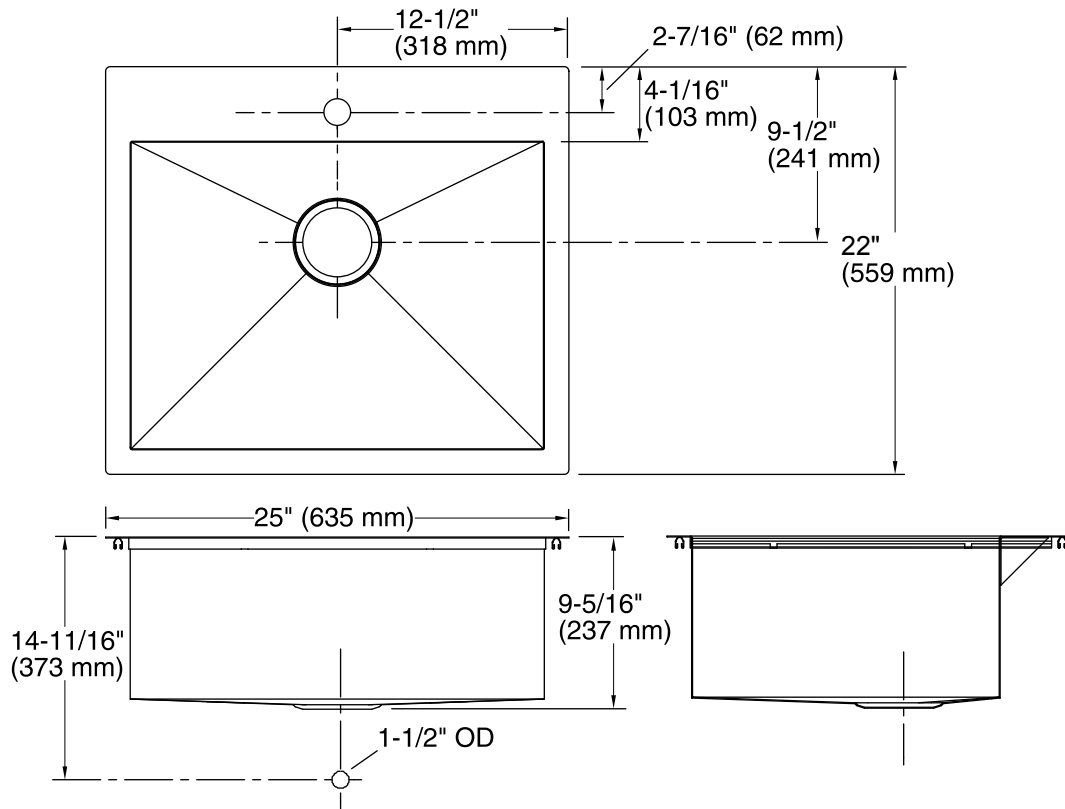

Features

- 27-inch minimum base cabinet width.
- 18-gauge stainless steel.
- Top-mount or under-mount.
- Medium single bowl.
- Single faucet hole.
- SilentShield® sound-absorption technology offers quieter performance.
- 25" (635 mm) x 22" (559 mm)
- Strainer not included.

Optional Accessories

K-6429 Utility Rack
K-6667 Wood Cutting Board
1177161 Installation Clip Kit

Components

Product includes:

K-6645 Sink Rack
1130570 Hardware Kit, Self-Rimming

Codes/Standards

ASME A112.19.3/CSA B45.4

Lifetime Limited Warranty for KOHLER® Stainless Steel Sinks

See website for detailed warranty information.

Technical Information

All product dimensions are nominal.

Bowl configuration:	Single
Installation:	Top-mount, Under-mount
Bowl area (Only):	Length: 22-1/4" (565 mm) Width: 16-9/16" (421 mm) Water depth: 9" (229 mm)
Number of deck holes:	1
Faucet hole(s):	1-7/16" (37 mm)
Drain hole:	3-7/8" (98 mm)
Template:	1130822-7, required, included

Notes

Install this product according to the installation instructions.

Allow 3/4" (19 mm) clearance beyond the back of the bowl for the wood cutting board (optional accessory).