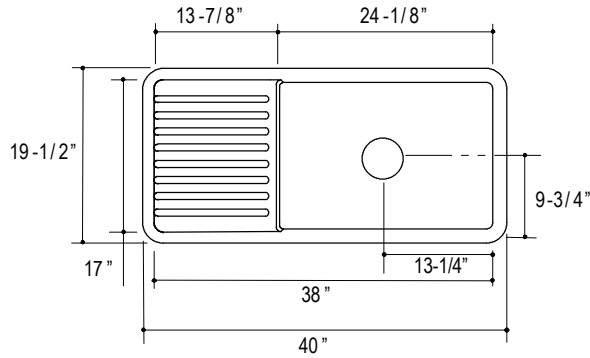

KALLISTA®

For Loft Kitchen Sink

L20300, L20301

L20300-00

L20301-00

PRODUCT INFORMATION			
Fixture*:		Basin Area	Water Depth
Sink with Drainboard	Drainboard slope 2 degrees	17" x 24"	9-1/2"
Sink without Drainboard		17" x 38"	9-1/2"
Oulet	3-1/2" Diameter		
*Approximate Measurements for Comparison Only			

ROUGHING-IN NOTES
All dimensions are nominal. To insure proper sink fit in the cabinet and support frame, Kallista recommends providing the cabinet maker and sink installer with the actual sink to be installed.