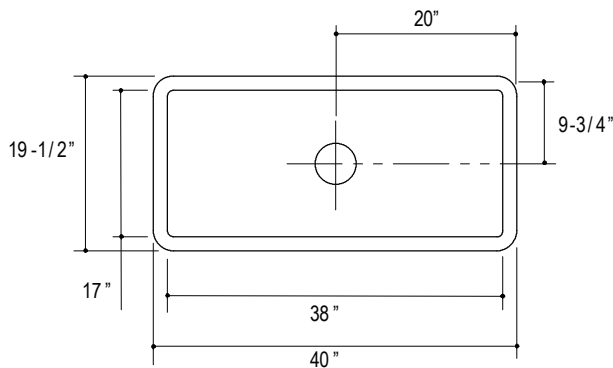

KALLISTA®

For Loft Kitchen Sink

L20300, L20301

L20300-00

L20301-00

PRODUCT INFORMATION			
Fixture*:		Basin Area	Water Depth
Sink with Drainboard	Drainboard slope 2 degrees	17" x 24"	9-1/2"
Sink without Drainboard		17" x 38"	9-1/2"
Oulet	3-1/2" Diameter		
*Approximate Measurements for Comparison Only			

ROUGHING-IN NOTES
All dimensions are nominal. To insure proper sink fit in the cabinet and support frame, Kallista recommends providing the cabinet maker and sink installer with the actual sink to be installed.