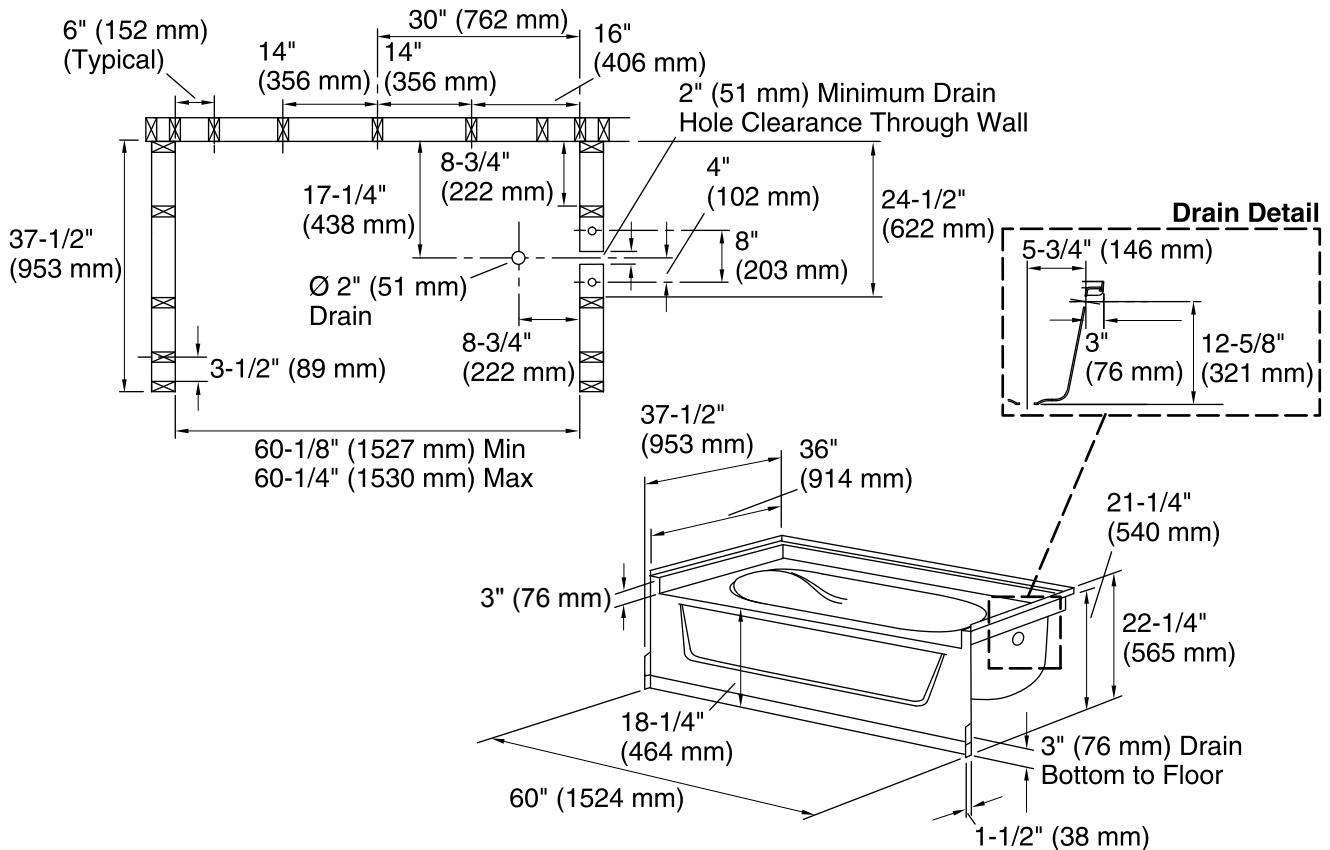

## Features

- Durable high gloss finish.
- Above-floor-drain (AFD) rough-in.
- Gentle sloping back, neck, and armrests.
- Integral apron eliminates installation step.
- 3" (76 mm) wainscot/tile ledge.
- 18-1/4" (464 mm) bath depth (floor to top of threshold).
- 60" (1524 mm) x 36" (914 mm) complete unit finished dimensions.

### Technical Information

All product dimensions are nominal.

Installation: 3-Wall Alcove

Drain location: Right

Basin area, bottom: 40" x 21" (1016 mm x 533 mm)

Basin area, top: 52" x 29" (1321 mm x 737 mm)

Water depth: 11" (279 mm)

Water capacity: 40 gal (151.4 L)

Minimum flat for door: 3-1/4" (83 mm)

Maximum door width: 58-1/2" (1486 mm)