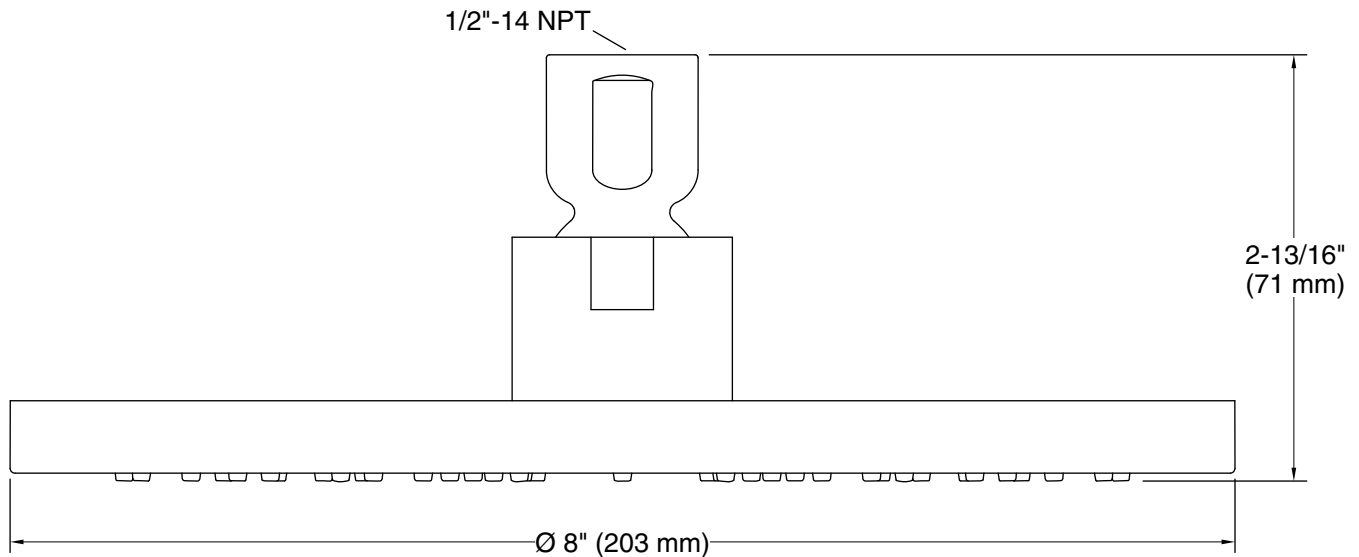

Technical Information

All product dimensions are nominal.

Showerhead/Body Spray:

Rated maximum flow: 1.75 gal/min (6.6 l/min)

flow:

Pressure: 80 psi (5.5 bar)

Notes

For use with automatic compensating valves rated at 1.5 gal/min (5.7 l/min) or less.