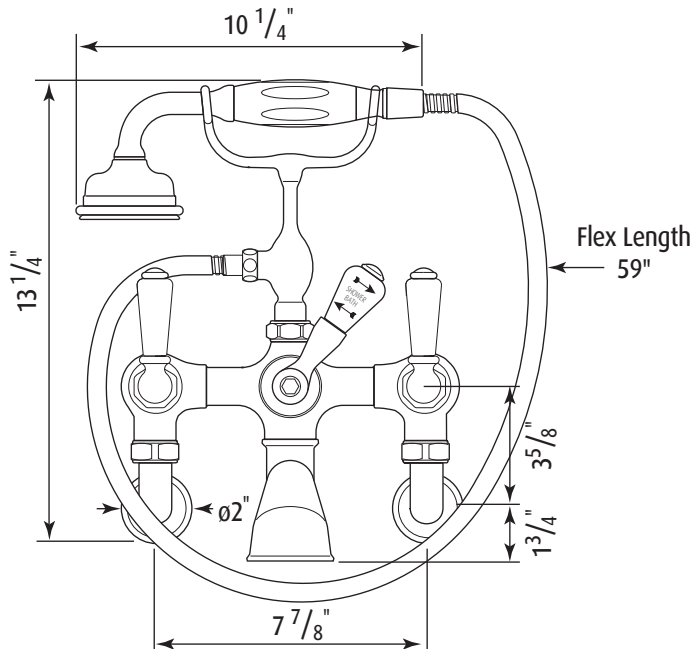

Exposed Wall Mounted Tub Filler With Handshower And Lever Handles

ROHL Perrin & Rowe® Bath

U.3510L/1

FEATURES

- Spout, valve, and handles made from solid brass
- 1/4 turn ceramic disc valves
- Unique handle fixing clip, engineered to increase the life of the valve
- 3/4" inlets
- 19 GPM at 40 PSI
- Includes both porcelain and metal lever inserts

COLORS/FINISHES

- Polished Chrome
- Polished Nickel
- Satin Nickel
- Inca Brass
- English Bronze

WARRANTY

- Limited Lifetime

U.3510L/1 Spare Parts

Where * Indicated Specify Color.