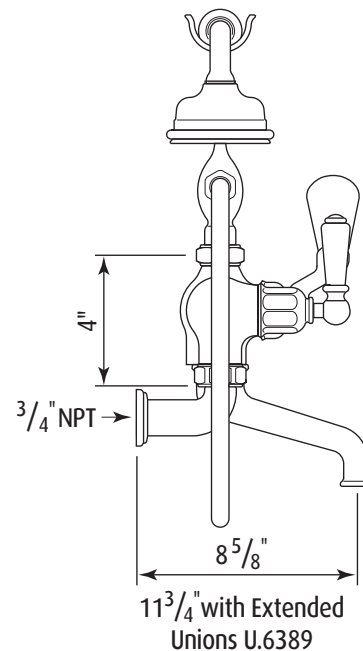

Exposed Wall Mounted Tub Filler With Handshower And Lever Handles

ROHL Perrin & Rowe® Bath

U.3510L/1

FEATURES

- Spout, valve, and handles made from solid brass
- 1/4 turn ceramic disc valves
- Unique handle fixing clip, engineered to increase the life of the valve
- 3/4" inlets
- 19 GPM at 40 PSI
- Includes both porcelain and metal lever inserts

COLORS/FINISHES

- Polished Chrome
- Polished Nickel
- Satin Nickel
- Inca Brass
- English Bronze

WARRANTY

- Limited Lifetime

U.3510L/1 Spare Parts

Where * Indicated Specify Color.