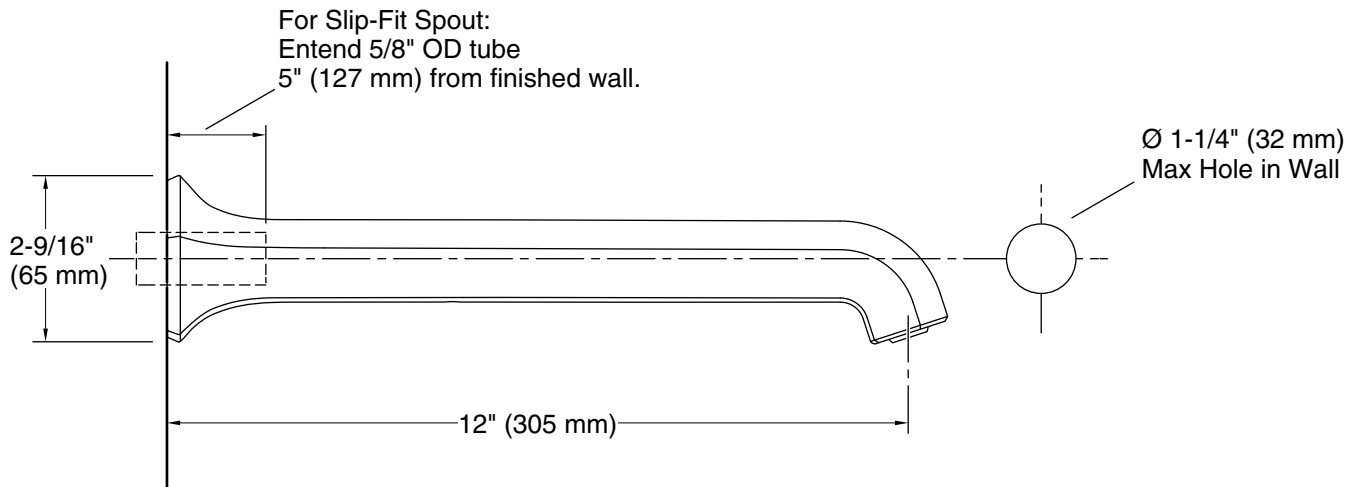

Features

- 12" non-diverter bath spout with slip-fit connection
- 1-1/2" max hole diameter
- Part of the Occasion bathroom faucet and accessory collection
- Diverter valve sold separately

Material

- Premium metal construction for durability and reliability
- KOHLER® finishes resist corrosion and tarnishing

Technical Information

All product dimensions are nominal.

Drain included: No

Spout:

Spout reach: 12" (305 mm)