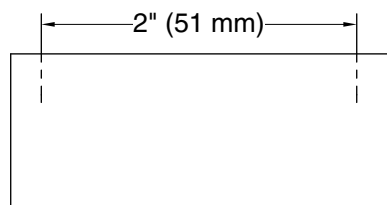

Technical Information

All product dimensions are nominal.

Installation Type: Cabinet mount

Material: Zinc

Notes

Install this product according to the installation instructions.