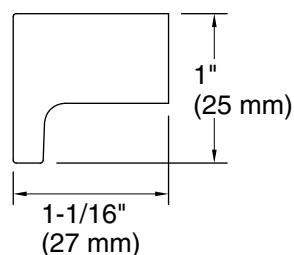

Honesty®
1-1/4" cabinet knob
K-26642

Features

- Coordinates with Honesty faucets accessories, and showering components to complete your bathroom.

Material

- Premium metal construction for durability and reliability.
- KOHLER finishes resist corrosion and tarnishing.

Technical Information

All product dimensions are nominal.

Installation Type: Cabinet mount

Material: Zinc

Notes

Install this product according to the installation instructions.