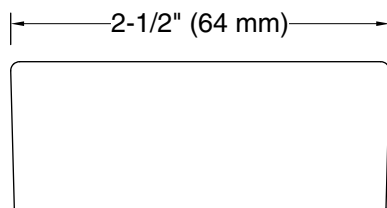

Technical Information

All product dimensions are nominal.

Installation Type: Cabinet mount

Material: Zinc

Notes

Install this product according to the installation instructions.