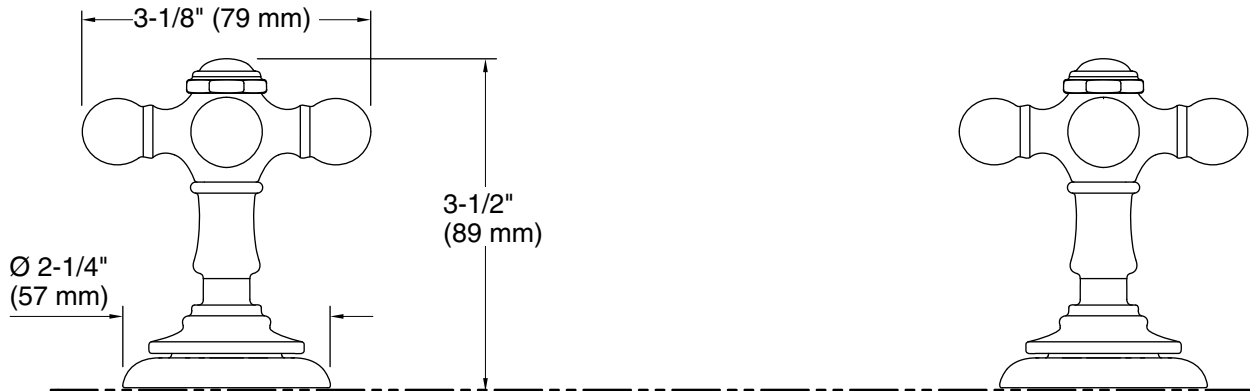

Features

- Two cross lever handles offer separate control of hot and cold water.
- Bath spout sold separately.
- Coordinates with other products in the Artifacts collection.

Material

- Premium metal construction for durability and reliability.
- KOHLER finishes resist corrosion and tarnishing.

Technical Information

All product dimensions are nominal.

Notes

Install this product according to the installation instructions.

IMPORTANT! Artifacts deck-mount handles are only compatible with the valve included with the Artifacts deck-mount faucets. Do not install to a K-300 bath valve.