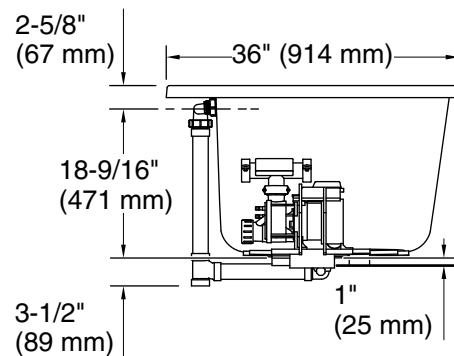

No change in measurements if connected with drain illustrated. (K-7272)

**Drop-in Rim Detail**

**Blower Motor Access**  
20" (508 mm) W x 15" (381 mm) H Min

**Required Electrical Service**

Two dedicated circuits required, protected with Class A Ground-Fault Circuit-Interrupter (GFCI). Outside North America, this device may be known as a Residual Current Device (RCD).

- Pump: 120 V, 15 A
- Heater: 120 V, 15 A, 60 Hz

**Technical Information**

All product dimensions are nominal.

- Installation: Drop-in
- Drain location: Center
- Basin area, bottom: 46-5/16" x 25-3/8" (1177 mm x 644 mm)
- Basin area, top: 64-15/16" x 29-5/16" (1649 mm x 744 mm)
- Weight: 93 lbs (42.2 kg)
- Minimum floor load: 54.8 lbs/ft<sup>2</sup> (267.6 kg/m<sup>2</sup>)
- Water depth: 17-7/16" (442 mm)
- Water capacity: 84.55 gal (320.1 L)
- Electrical component rating: Pump: 120 V, 7 A, 60 Hz  
Heater: 120 V, 12 A, 60 Hz