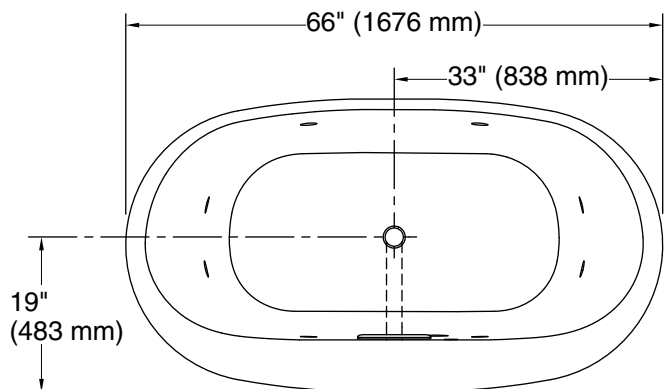

Underscore™
66" x 36" drop-in heated whirlpool bath
K-5716-JH