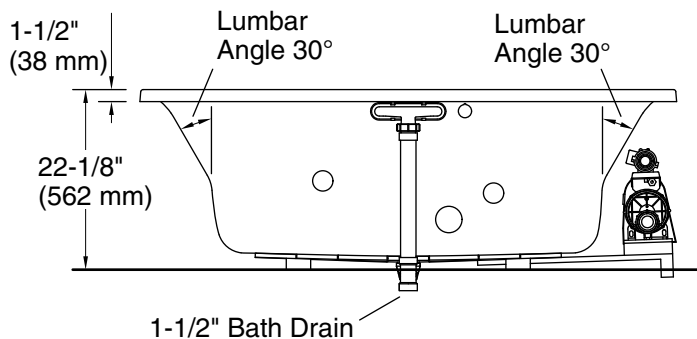

Required Electrical Service

Two dedicated circuits required, protected with Class A Ground-Fault Circuit-Interrupter (GFCI). Outside North America, this device may be known as a Residual Current Device (RCD).

- Pump: 120 V, 15 A
- Heater: 120 V, 15 A, 60 Hz

Technical Information

All product dimensions are nominal.

- Installation: Drop-in
- Drain location: Center
- Basin area, bottom: 46-5/16" x 25-3/8" (1177 mm x 644 mm)
- Basin area, top: 64-15/16" x 29-5/16" (1649 mm x 744 mm)
- Weight: 93 lbs (42.2 kg)
- Minimum floor load: 54.8 lbs/ft² (267.6 kg/m²)
- Water depth: 17-7/16" (442 mm)
- Water capacity: 84.55 gal (320.1 L)
- Electrical component rating: Pump: 120 V, 7 A, 60 Hz
  Heater: 120 V, 12 A, 60 Hz

Notes

- Measure your actual product for rough-in details.
- Install this product according to the installation instructions.
- The hot water supply should be 70% of the capacity of the bath or greater. Installations will vary.

1-800-4KOHLER (1-800-456-4537)

Kohler Co. reserves the right to make revisions without notice to product specifications.

For the most current Specification Sheet, go to www.kohler.com.

6-10-2023 02:33 - US/CA