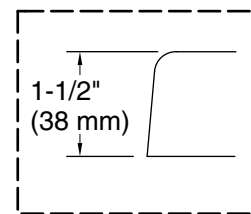

No change in measurements if connected with drain illustrated. (K-7272)

Drop-in Rim Detail

Blower Motor Access
20" (508 mm) W x 15" (381 mm) H Min