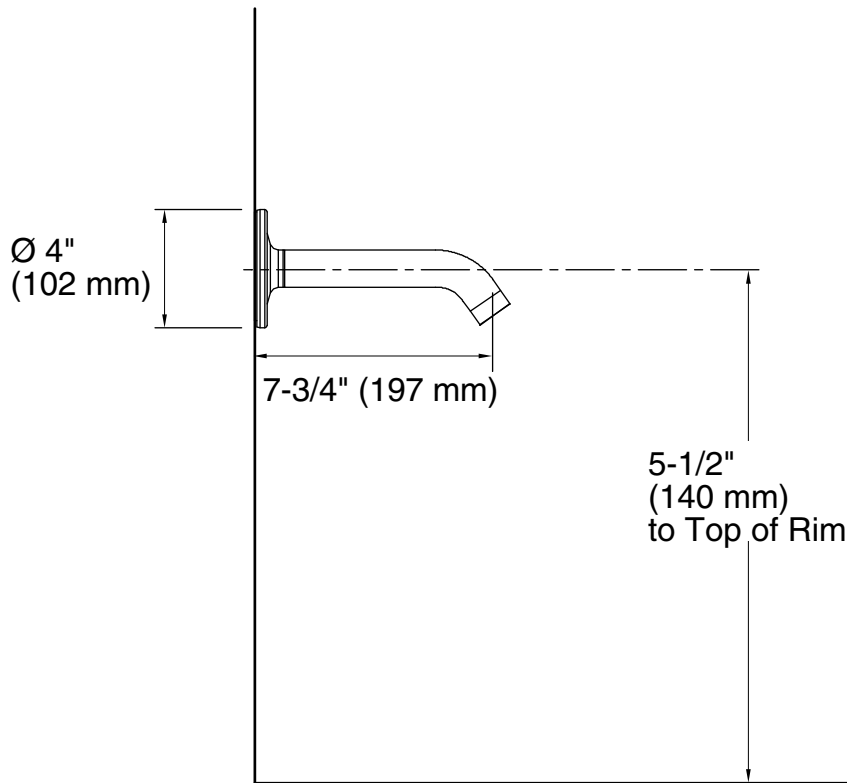

Technical Information

All product dimensions are nominal.

Showerhead/Body Spray:

Rated maximum flow: 2.5 gal/min (9.5 l/min)

Notes

Install this product according to the installation guide.