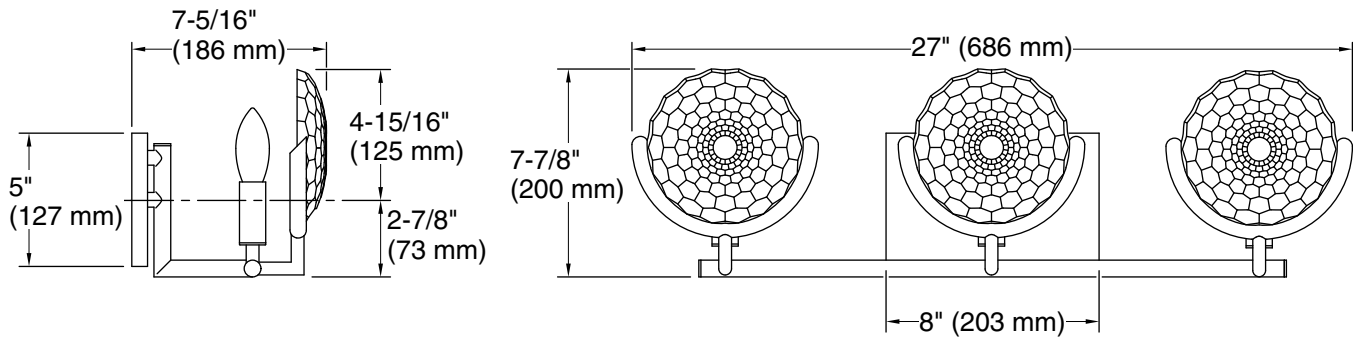

Required Electrical Service

One dedicated circuit required.

Lights: 120 V, 1.5 A, 60 Hz

Technical Information

All product dimensions are nominal.

Material: Steel, Aluminum, Zinc, Glass

Number of Lights: 3

Lighting Type: Socket-based

Socket Type: E-12 Candelabra

Number of Shades: 3

Shade Type: Glass - clear

Hanging Type: Non-hanging

Electrical component Socket Rating: 60 Hz, 60 W
rating: