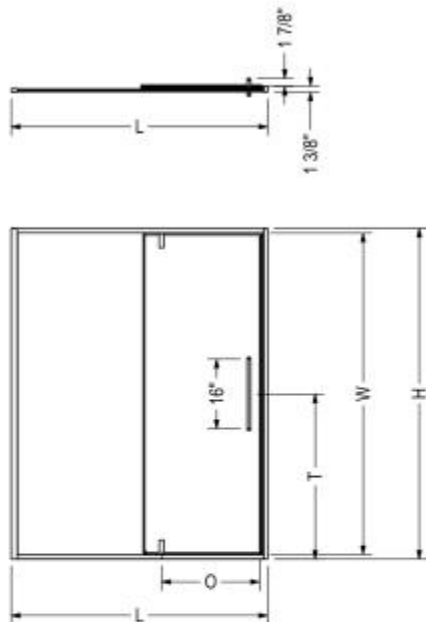

## Standard Features:

- 8 mm (5/16") tempered glass with Lotus easy clean protection
- 76in high clear glass panel (Walkthrough 73-7/8in)
- Thin header structure for a minimalist look
- Handle available in Stylish fashion mixed material finish
- Designed in North America
- DIY Product for an easy installation

# Uptown 45-47 x 76 in. 8 mm Pivot Shower Door for Alcove Installation

**Model number:**

135325-900-173-000

**Dimensions:**

**Installation:** Alcove

**Material:**

STANDARD

## Weight

131 lbs