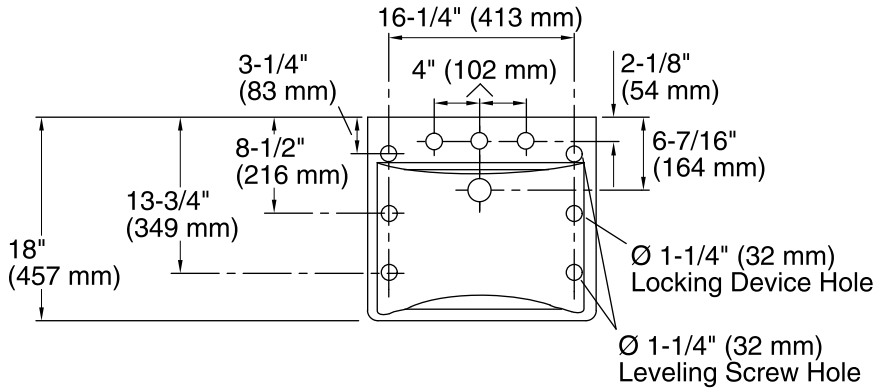

Color tiles intended for reference only.

Color	Code	Description
	0	White
	96	Biscuit
	47	Almond
	7	Black Black™

Standard Installation

Technical Information

All product dimensions are nominal.

Bowl configuration:	Single
Installation:	Wall-mount
Bowl area (Center)	Length: 18" (457 mm) Width: 13" (330 mm) With overflow: Yes Water depth: 4-7/8" (124 mm)
Bowl area	With overflow: Yes
Number of deck holes:	3
Faucet hole(s):	1-3/8" (35 mm)
Soap/Lotion hole:	1-1/4" (32 mm)
Drain hole:	1-3/4" (44 mm)