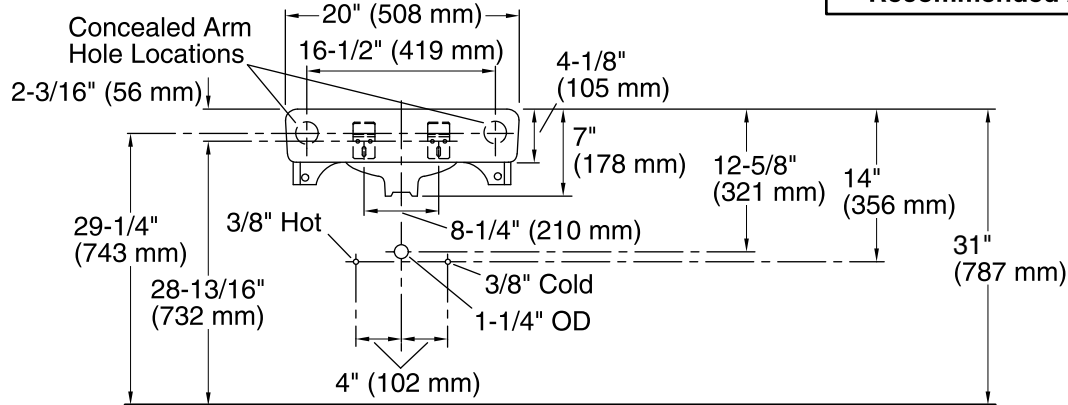

Features

- Made from premium materials that withstand high-volume usage
- Constructed of vitreous china
- 20"L x 18"W
- Wall-mount installation
- Faucet not included
- Drilled for concealed arm carrier

Color tiles intended for reference only.

Color	Code	Description
	0	White
	96	Biscuit
	47	Almond
	7	Black Black™

Standard Installation

Technical Information

All product dimensions are nominal.

Bowl configuration:	Single
Installation:	Wall-mount
Bowl area (Center)	Length: 18" (457 mm) Width: 13" (330 mm) With overflow: Yes Water depth: 4-7/8" (124 mm)
Bowl area	With overflow: Yes
Number of deck holes:	3
Faucet hole(s):	1-3/8" (35 mm)
Soap/Lotion hole:	1-1/4" (32 mm)
Drain hole:	1-3/4" (44 mm)