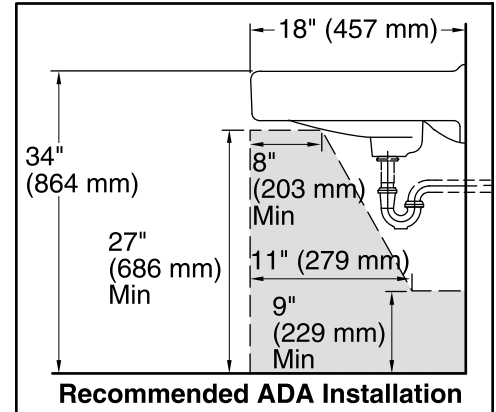

Features

- Made from premium materials that withstand high-volume usage
- Constructed of vitreous china
- 20"L x 18"W
- Wall-mount installation
- Faucet not included
- Drilled for concealed arm carrier

Color tiles intended for reference only.

Color	Code	Description
	0	White
	96	Biscuit
	47	Almond
	7	Black Black™

Standard Installation

Technical Information

All product dimensions are nominal.

Bowl configuration:	Single
Installation:	Wall-mount
Bowl area (Center)	Length: 18" (457 mm) Width: 13" (330 mm) With overflow: Yes Water depth: 4-7/8" (124 mm)
Bowl area	With overflow: Yes
Number of deck holes:	3
Faucet hole(s):	1-3/8" (35 mm)
Soap/Lotion hole:	1-1/4" (32 mm)
Drain hole:	1-3/4" (44 mm)