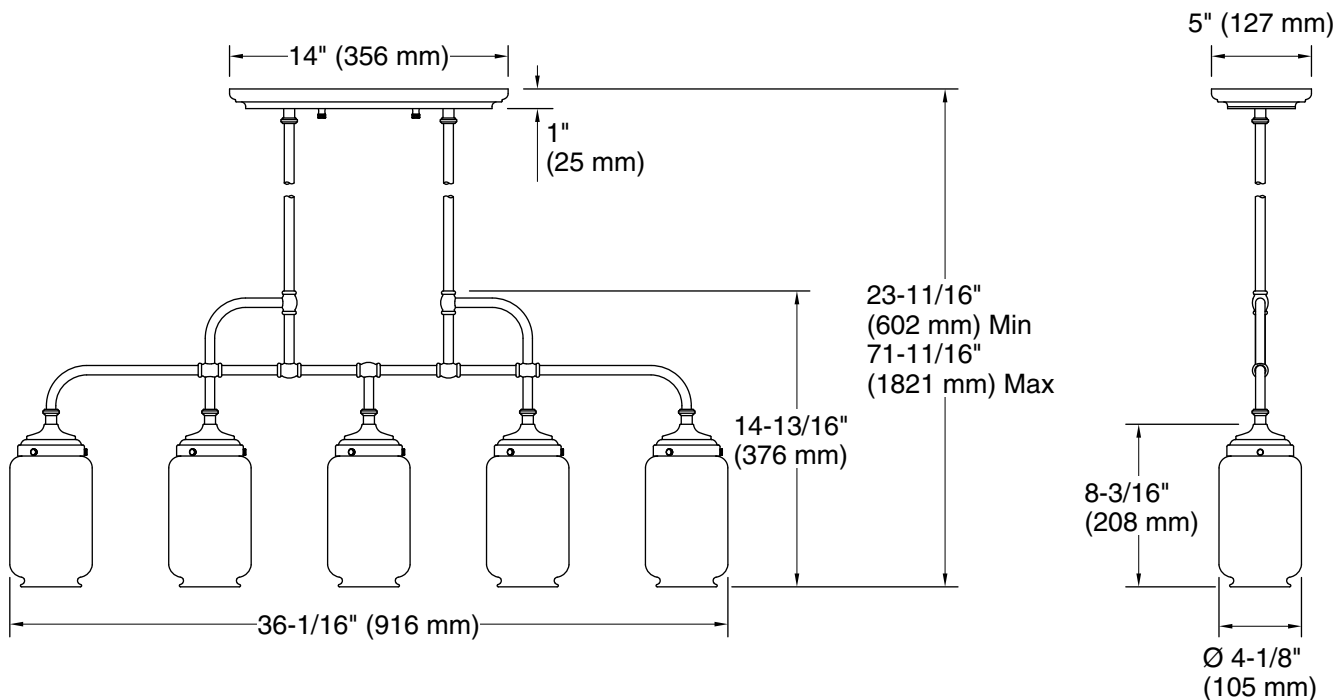

Required Electrical Service

One circuit required.

Lights: 120 V, 1.666 A, 60 Hz

Technical Information

All product dimensions are nominal.

Material: Brass

Number of Lights: 5

Lighting Type: Socket-based

Socket Type: E-26 Medium

Number of Shades: 10

Shade Type: Glass - frosted, Glass - clear

Hanging Type: Downrod

Downrod Detail: 1 x 12" (305 mm), 1 x 6" (152 mm), 4 x 18" (457 mm)

Height: 23-11/16" (602 mm) - 71-11/16" (1821 mm)

Electrical component rating: Socket Rating: 60 Hz, 40 W, 2000 Lumens, 3000K