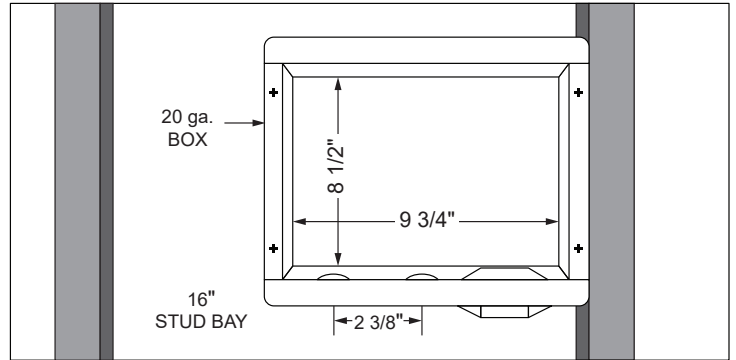

**Right Drain Galvanized WMOB
with Single Lever Arrestor Valve**

Specifications:

Furnish and install Guy Gray metal washing machine outlet box with integral hammer arrestor single lever valve. Unit shall be Guy Gray product code checked below as manufactured by IPS Corporation.

Box Material:

G90 Hot Dipped Galvanized Steel (unpainted)
20 gauge box with 20 gauge faceplate

Valve & Drain Option:

Single Lever Arrestor Valve kit with 1/2" MIP/Sweat connection. 2" threaded drain. Valves comply with ASME A112.18.1. Hammer arresters comply with ASSE 1010.

Item #	Product Description	Model #	Quantity	UPC
82048	Single Lever Valve w/Hammer Arresters, 2" Drain	WB200HA	6	012181820483
82049	Single Lever Valve w/Hammer Arresters, 2" Drain/Top Supply	WB200HATM	6	012181820490

500 Distribution Parkway, Collierville, TN 38017 ▪ Phone: 800-888-8312 ▪ Fax: 901-853-5008 ▪ www.ipscorp.com