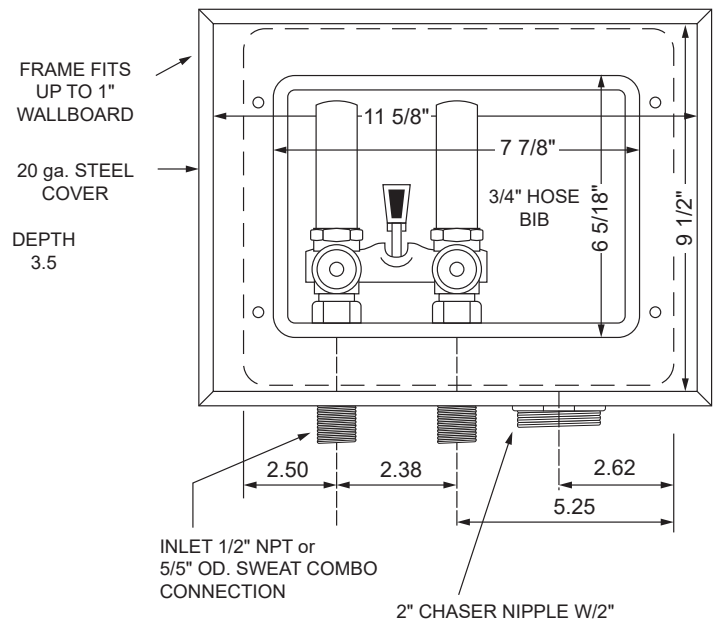

**Right Drain Galvanized WMOB
with Single Lever Arrestor Valve**

Specifications:

Furnish and install Guy Gray metal washing machine outlet box with integral hammer arrestor single lever valve. Unit shall be Guy Gray product code checked below as manufactured by IPS Corporation.

Box Material:

G90 Hot Dipped Galvanized Steel (unpainted)
20 gauge box with 20 gauge faceplate

Valve & Drain Option:

Single Lever Arrestor Valve kit with 1/2" MIP/Sweat connection. 2" threaded drain. Valves comply with ASME A112.18.1. Hammer arresters comply with ASSE 1010.

| Item # | Product Description | Model # | Quantity | UPC |
|--------|--|-----------|----------|--------------|
| 82048 | Single Lever Valve w/Hammer Arresters, 2" Drain | WB200HA | 6 | 012181820483 |
| 82049 | Single Lever Valve w/Hammer Arresters, 2" Drain/Top Supply | WB200HATM | 6 | 012181820490 |