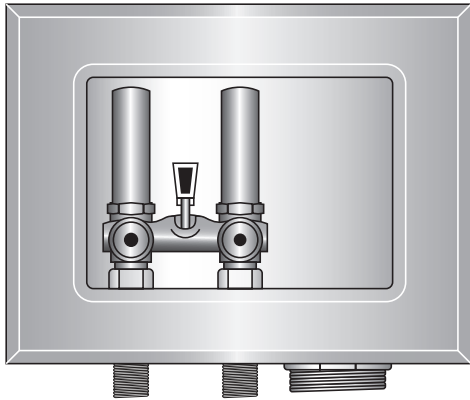

**Right Drain Galvanized WMOB
with Single Lever Arrestor Valve**

Specifications:

Furnish and install Guy Gray metal washing machine outlet box with integral hammer arrestor single lever valve. Unit shall be Guy Gray product code checked below as manufactured by IPS Corporation.

Box Material:

G90 Hot Dipped Galvanized Steel (unpainted)
20 gauge box with 20 gauge faceplate

Valve & Drain Option:

Single Lever Arrestor Valve kit with 1/2" MIP/Sweat connection. 2" threaded drain. Valves comply with ASME A112.18.1. Hammer arresters comply with ASSE 1010.

| Item # | Product Description | Model # | Quantity | UPC |
|--------|--|-----------|----------|--------------|
| 82048 | Single Lever Valve w/Hammer Arresters, 2" Drain | WB200HA | 6 | 012181820483 |
| 82049 | Single Lever Valve w/Hammer Arresters, 2" Drain/Top Supply | WB200HATM | 6 | 012181820490 |