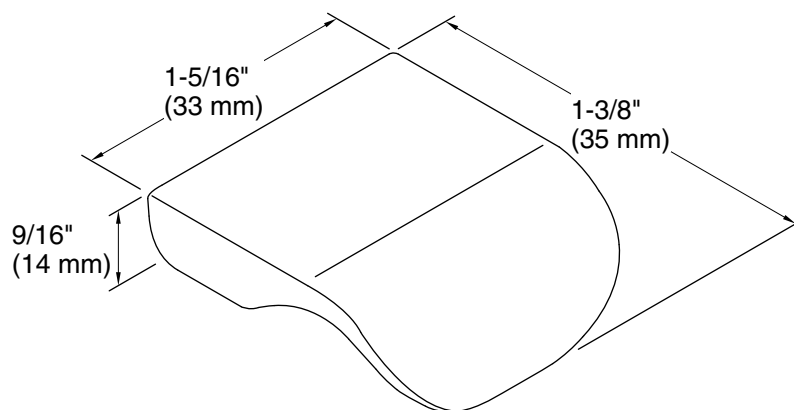

Technical Information

All product dimensions are nominal.

Material: Zinc

Notes

Install this product according to the installation instructions.