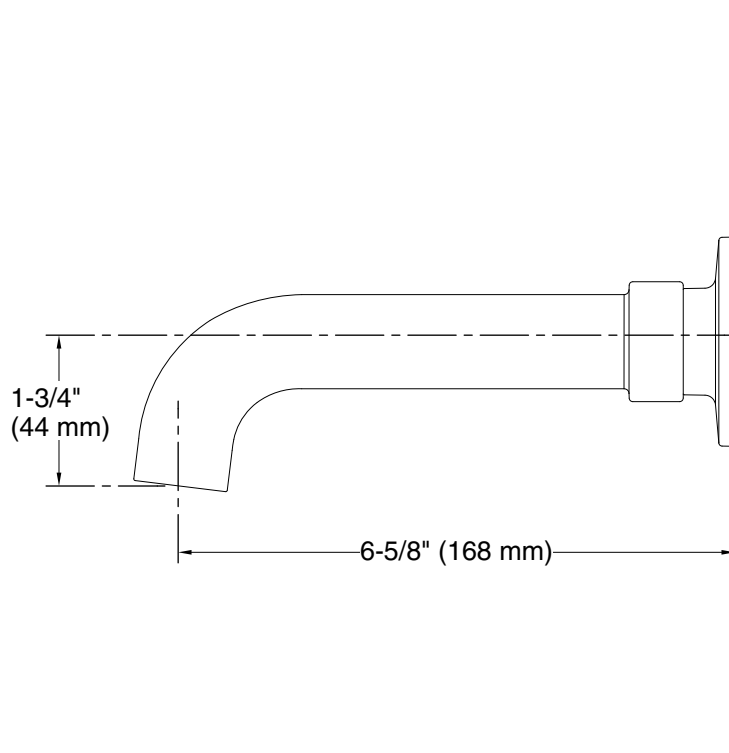

Features

- Designed in collaboration with Studio McGee
- Nondiverter spout
- 6-5/8" (168 mm) spout reach
- 1-1/4" (31.8 mm) max hole diameter
- Coordinates with other products in the Castia collection

Material

Technical Information

All product dimensions are nominal.

Drain included: No

Notes

Install this product according to the installation instructions.