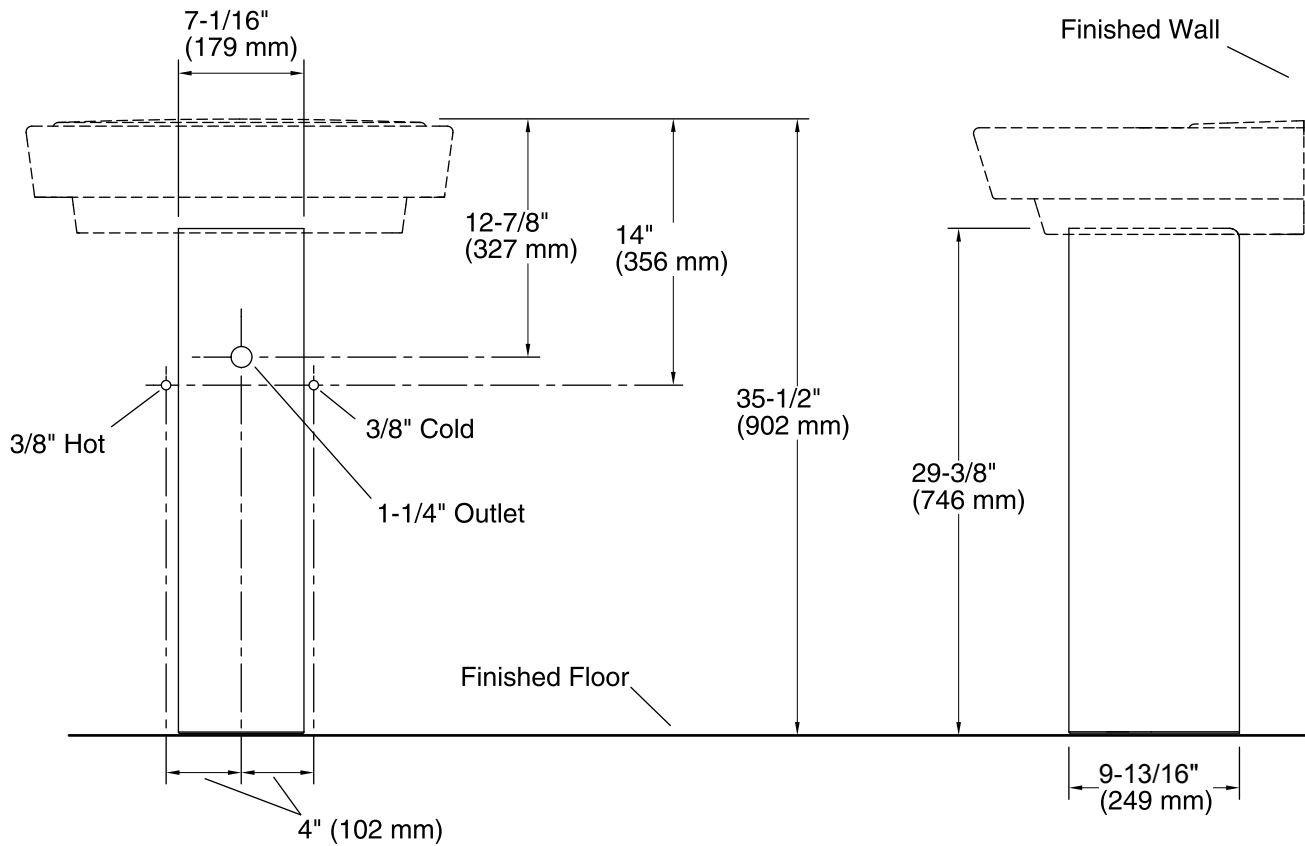

Features

- Fireclay.
- Pedestal sink installation.
- Combines with K-5027 or K-5026 basins to create the K-5152 or K-5129 Rêve pedestal sink.
- 29-7/16" (748 mm) in height

Codes/Standards

ASME A112.19.2/CSA B45.1

KOHLER® One-Year Limited Warranty

See website for detailed warranty information.

Available Color/Finishes

Color tiles intended for reference only.

Color	Code	Description
	0	White
	96	Biscuit
	47	Almond

Technical Information

All product dimensions are nominal.

Installation: Pedestal

Notes

Install this product according to the installation instructions.