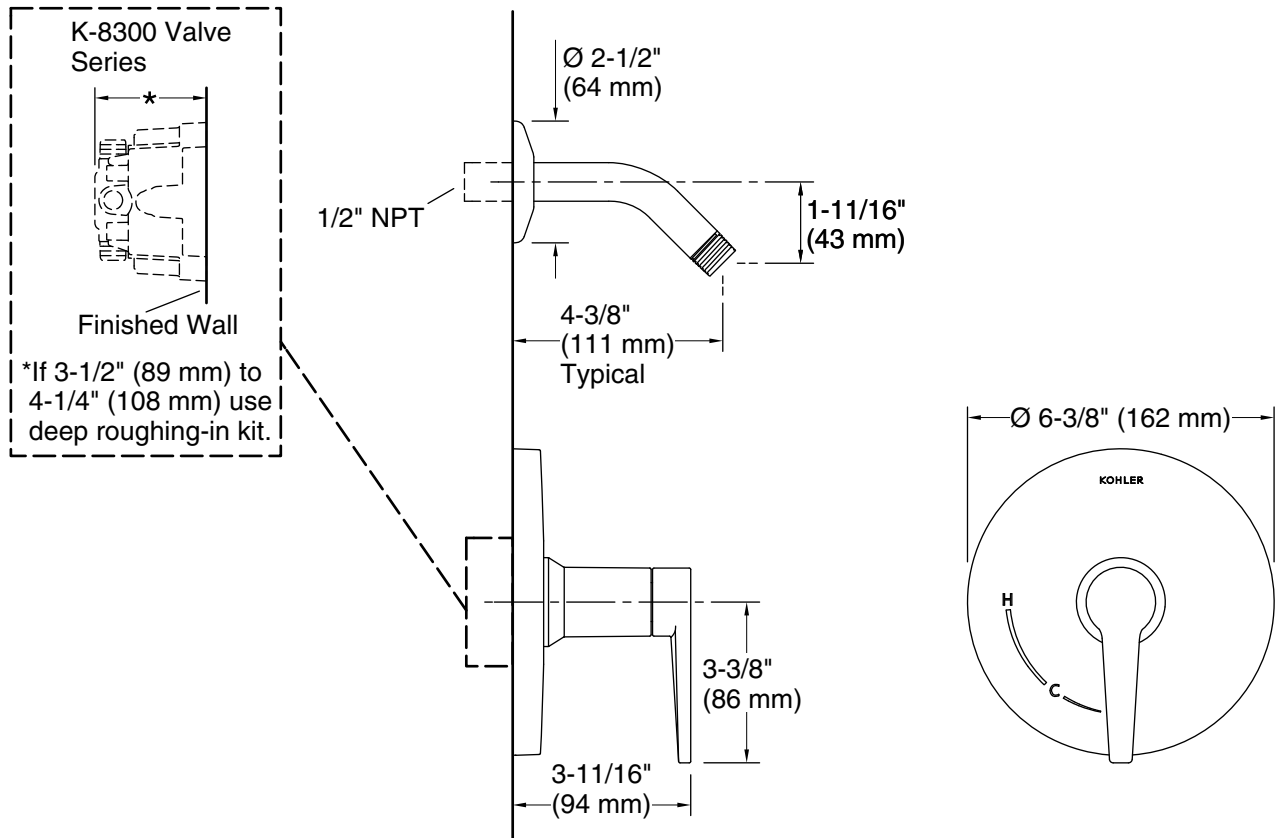

### Technical Information

All product dimensions are nominal.

Drain included: No

### Notes

Install this product according to the installation instructions.

Install straight pipe or tube drop of 7" (178 mm) to 18" (457 mm) with single elbow between the valve and the wall-mount spout.