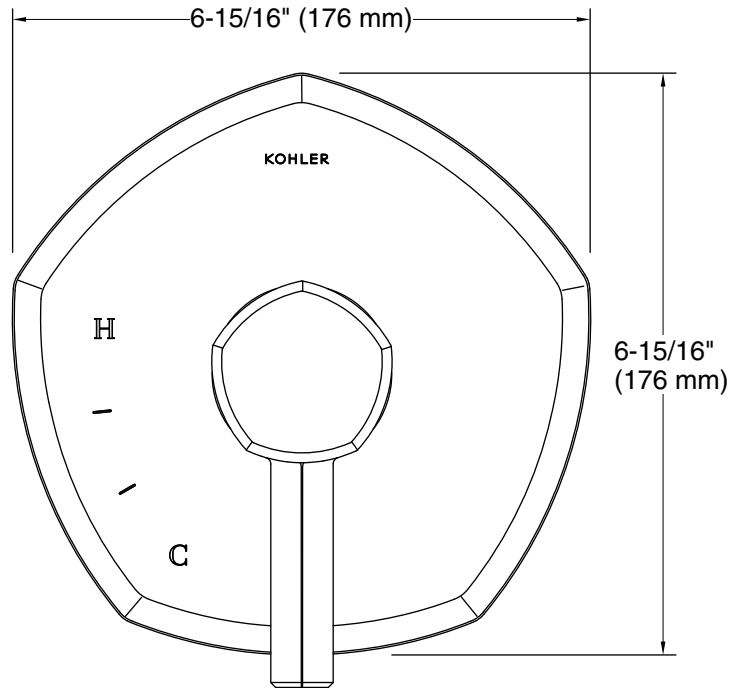

Technical Information

All product dimensions are nominal.

Drain included: No

Notes

Install this product according to the installation instructions.

ADA, OBC, CSA B651 compliant when installed to the specific requirements of these regulations.