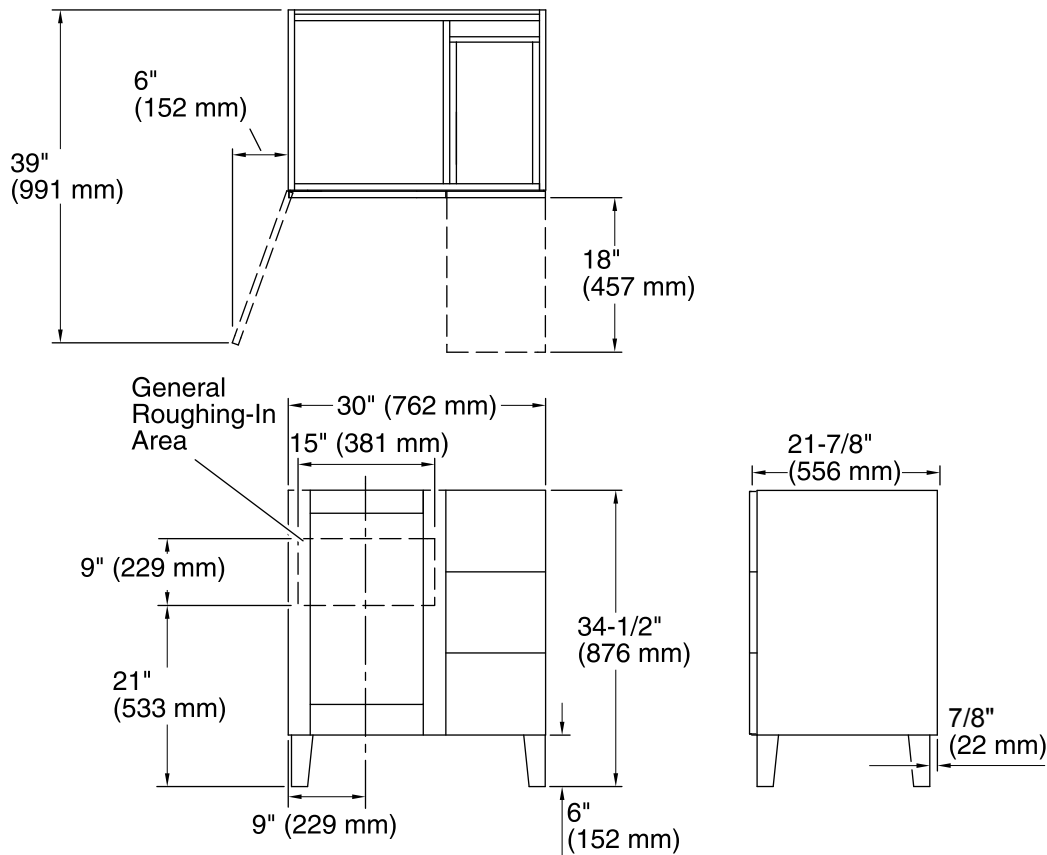

Technical Information

All product dimensions are nominal.

Vanity type: Standard

Notes

Install this product according to the installation guide.

Decorative cabinet hardware is not supplied. Refer to the KOHLER bath accessories line for recommended cabinet hardware to complement your vanity.

Select the type of fastener based upon the wall material. Two 250 lb (113.4 kg) minimum load bearing fasteners are recommended.