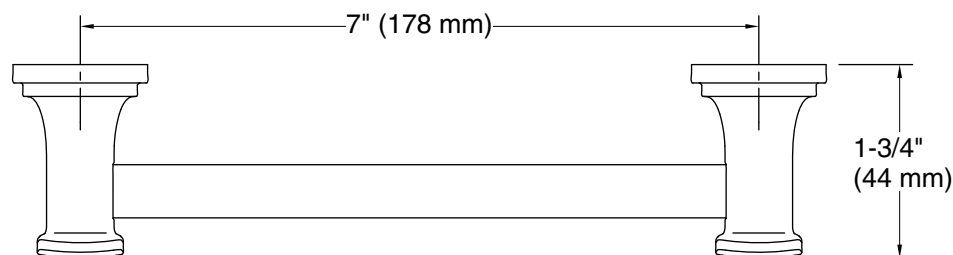

Color	Code	Description
	CP	Polished Chrome
	SN	Vibrant® Polished Nickel
	BN	Vibrant® Brushed Nickel
	BL	Matte Black
	2MB	Vibrant® Brushed Moderne Brass

Technical Information

All product dimensions are nominal.