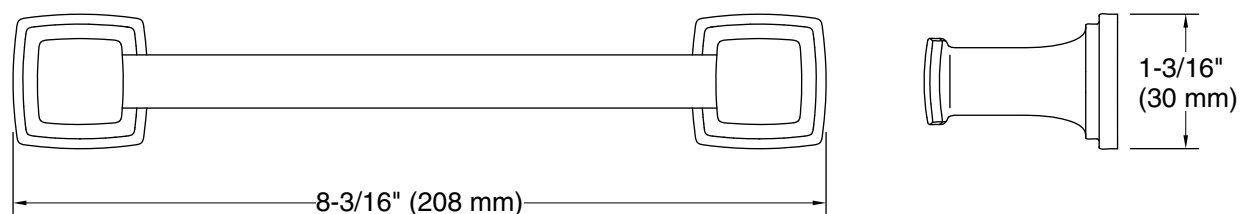

Color	Code	Description
	CP	Polished Chrome
	SN	Vibrant® Polished Nickel
	BN	Vibrant® Brushed Nickel
	BL	Matte Black
	2MB	Vibrant® Brushed Moderne Brass

Technical Information

All product dimensions are nominal.