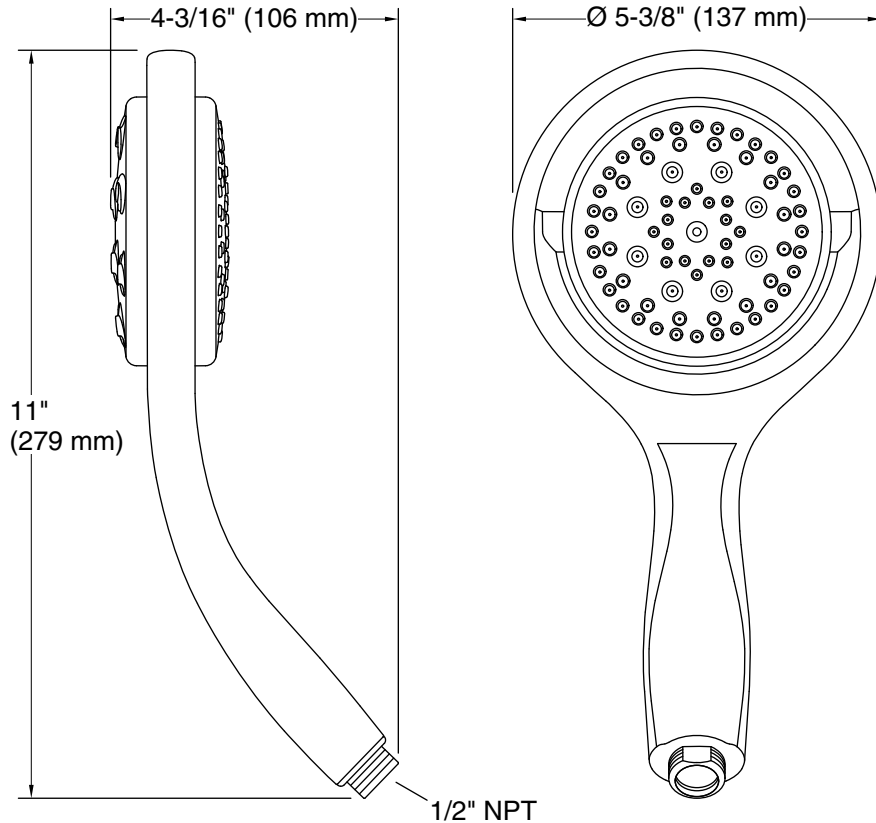

Features

- With innovative Flipstream® technology, the Flipside® handshower dedicates a single sprayhead surface to each of four unique sprays.
- Changing sprays is as easy as turning the head on its axis.
- Ergonomic design is easy to use, even with soapy hands.
- Komotion™ spray delivers a soothing, circular water pattern.
- Kotton™ spray releases a dense, luxurious downpour of water.
- Kurrent™ spray offers a targeted massage to ease away aches and pains.
- 1.75 gpm (6.6 lpm) flow rate.

Water Conservation & Rebates

- This product can help a building earn Water Efficiency points in LEED® Green Building Rating System.

Required Products/Accessories

K-8593 72" Shower Hose

or

K-9514 60" Shower Hose

CP Polished Chrome

SN Vibrant® Polished Nickel

BN Vibrant® Brushed Nickel

2BZ Oil-Rubbed Bronze

Technical Information

All product dimensions are nominal.

Faucet:

Flow rate: 1.75 gal/min (6.6 l/min)

Pressure: 45 psi (3.1 bar)

Drain included: No

Handshower:

Rated maximum flow: 1.75 gal/min (6.6 l/min)

Pressure: 45 psi (3.1 bar)

Notes

Install this product according to the installation instructions.

Plumbing codes require approved backflow prevention devices to be installed in-line to handshowers. Please consult with local plumbing officials.