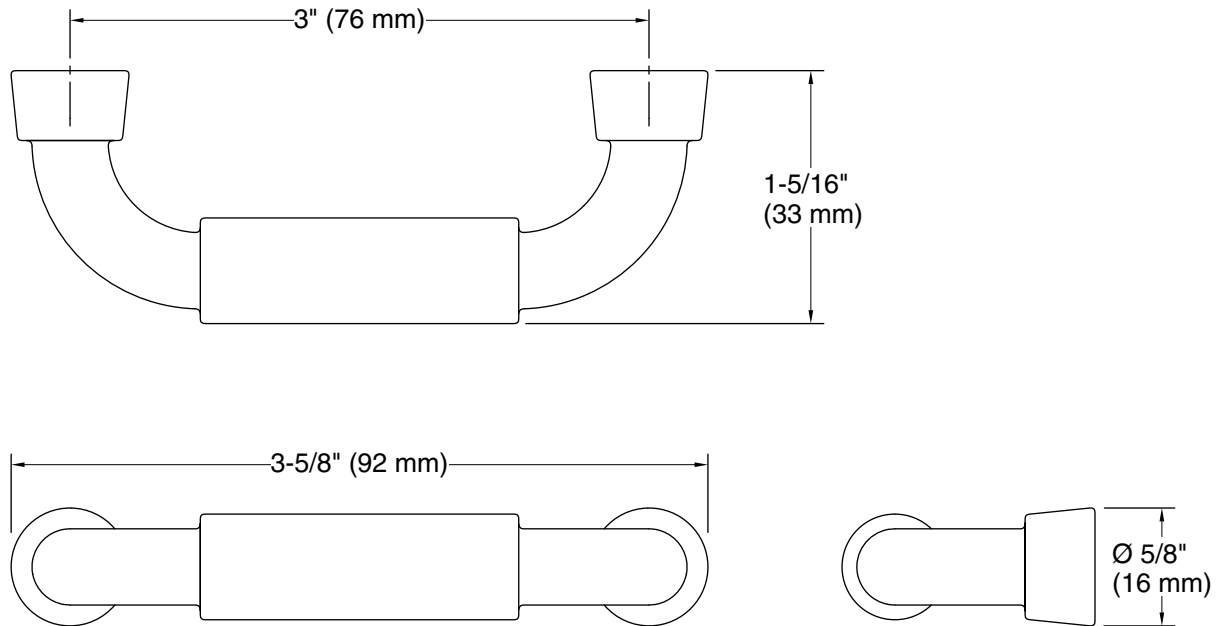

Features

- 3" (76 mm) cabinet pull
- Coordinates with Tone faucets, accessories, and showering components to complete your bathroom

Material

- Premium metal construction for durability and reliability
- KOHLER® finishes resist corrosion and tarnishing

Color	Code	Description
	CP	Polished Chrome
	BN	Vibrant® Brushed Nickel
	BL	Matte Black
	2MB	Vibrant® Brushed Moderne Brass

Technical Information

All product dimensions are nominal.

Material: Zinc