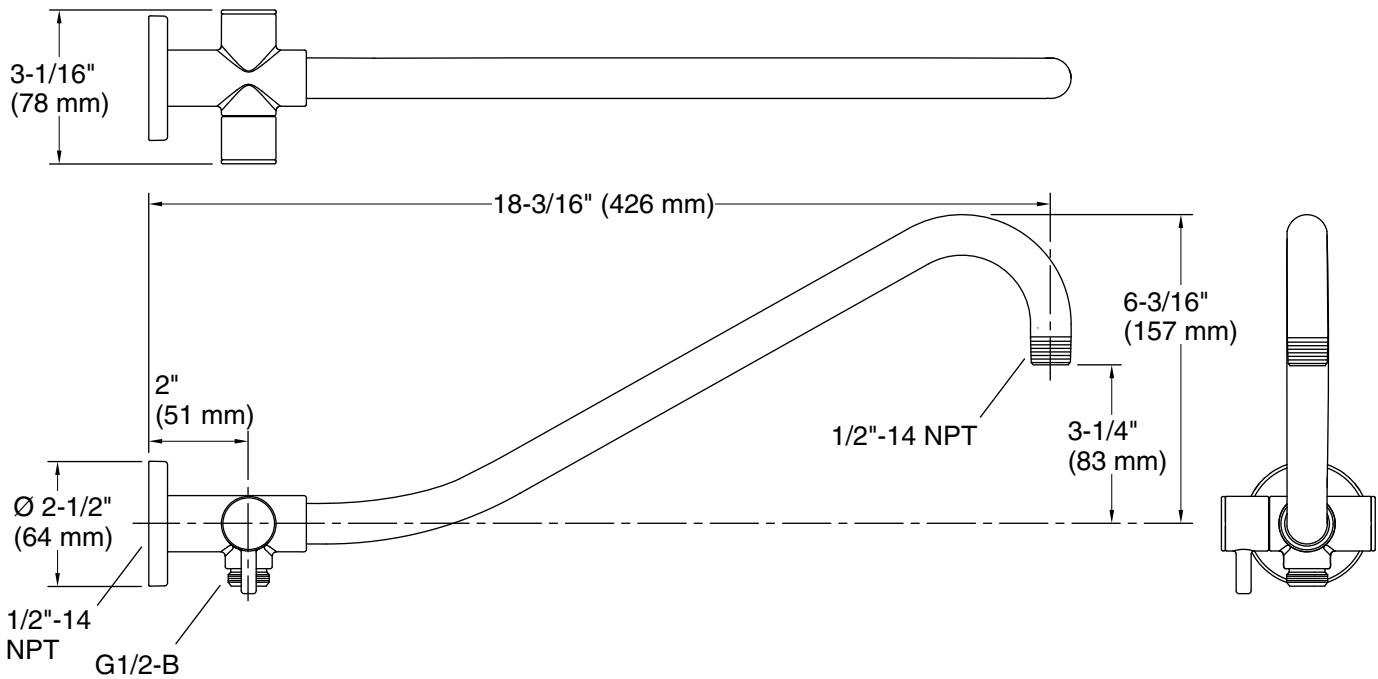

### Installation

- Bath- or deck-mount.

**Technical Information**

All product dimensions are nominal.

Drain included: No

**Notes**

Install this product according to the installation guide.