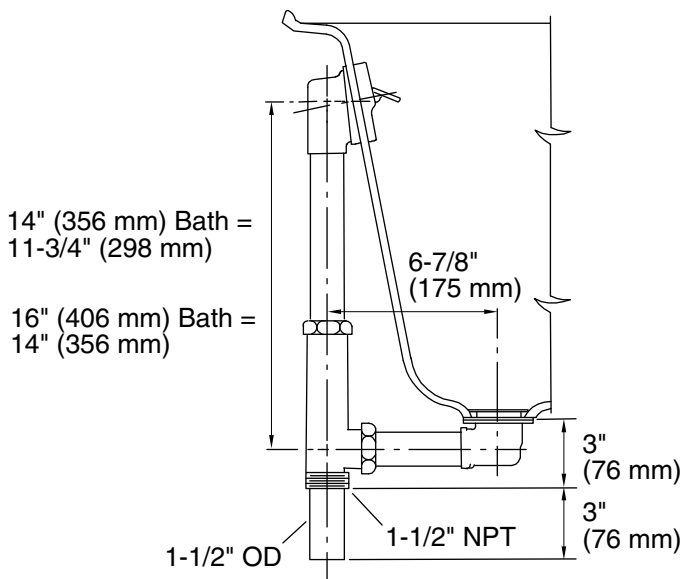

SWIFTFLO™

Installation Notes

Install this product according to the installation guide.

K-11660