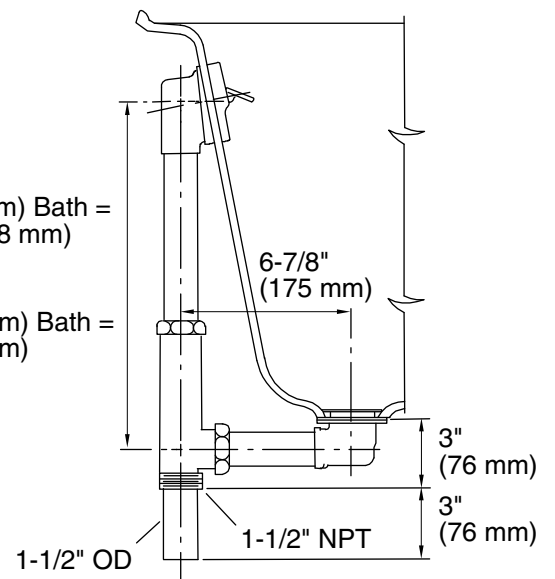

Features

- Adjustable trip lever pop-up drain
- 1-1/2" connection
- Brass tailpiece
- For 14" (356 mm) -16" (406 mm) deep bath installations
- For through-the-floor installations
- Available in 17 or 20 gauge brass construction
- Removable grid strainer

Model	Description	Colors/Finishes	
K-11660	Bath drain with 17-gauge brass construction	<input type="checkbox"/> CP	<input type="checkbox"/> PB
K-11666	Bath drain with 20-gauge brass construction	<input type="checkbox"/> CP	

Product Specification

Bath drain shall be of brass construction and is intended for through-the-floor installations. Product includes an adjustable trip lever drain, 1-1/2" connection, removable grid strainer, and brass tailpiece. Product is intended for 14" (356 mm) to 16" (406 mm) deep bath installations. Optional feature shall be 17 or 20 gauge brass construction. Drain shall be Kohler Model K-____-____.

SWIFTFLO™

Installation Notes

Install this product according to the installation guide.

K-11660

K-11666

Product Diagram