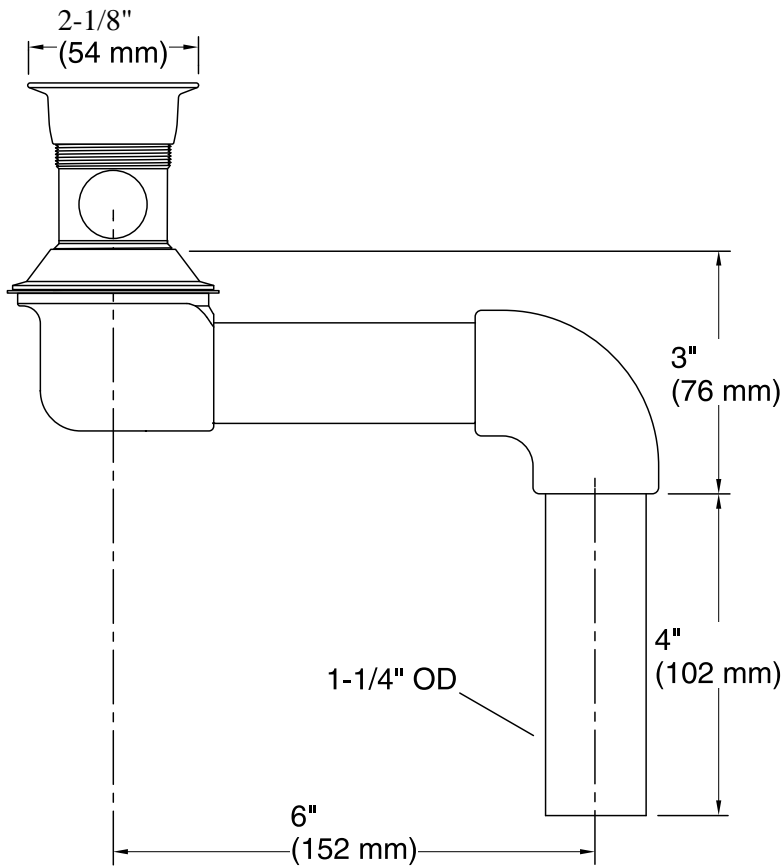

Features

- 1-1/4" (32 mm) connection.
- Intended for bathroom sink installations.
- Grid drain.
- 6" (152 mm) offset.

Material

- Brass.
- With overflow.

Recommended Products/Accessories

K-23726 Drain treatment
K-23723 Faucet cleaner

Technical Information

All product dimensions are nominal.

Notes

Install this product according to the installation guide.