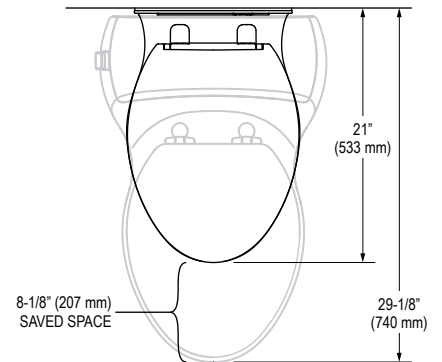

KALLISTA®

Pléo™ Wall-Mounted Toilet

The Pléo Wall-Mounted Toilet shown in Stucco White, Dual-Flush Actuator Plate shown in Chrome.

From Greek meaning "to float," Pléo™ is a design that lifts elegant, modern form up off of the floor. Featuring a stylized, hourglass shaped bowl and a softly rounded actuator plate framed in smoky white glass, the Pléo wall-mounted toilet is a model of clean design. The dual-flush actuator buttons are intuitive to the touch with firm actuation. The bowl shape smoothly conforms to the wall in a straightforward approach and is proportionately scaled to fit any surrounding.

Pléo™ Wall-Mounted Toilet

888-4-KALLISTA | KALLISTA.COM

Package Options

Pléo Wall-Mount Combo, Bowl and Carrier System, Less Actuator and Seat
P70360-00

Pléo Wall Mount Bowl, Less Seat
P70361-00

Pléo In Wall Tank and Carrier System, Less Actuator
P70362-00