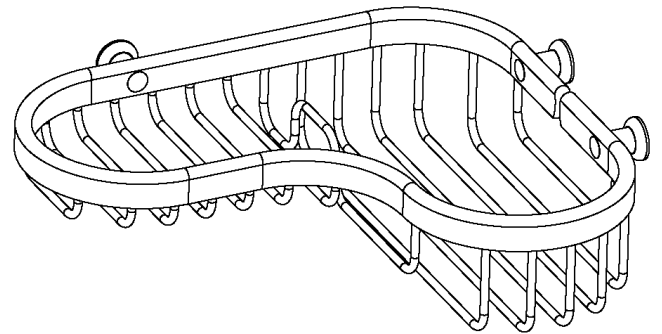

Features

- Solid brass frame
- Basket extends from corner approximately 8-3/8" and 7-3/16" along walls
- Accommodates optional Razor Hook (599)

Basket
G504
Also 599

Codes / Standards Compliance

Meets or exceeds the following at date of manufacture:

- All applicable US Federal and State material regulations

Colors / Finishes

- ORB: Oil Rubbed Bronze
- PC: Polished Chrome
- PN: Polished Nickel
- SN: Satin Nickel
- Other: Refer to the Ginger catalog for additional color/finish options.

Specified Model

Model	Description	Colors | Finishes				
G504	Corner Basket	☐ ORB	☐ PC	☐ PN	☐ SN	☐ Other
599	Razor Hook (Optional)	☐ ORB	☐ PC	☐ PN	☐ SN	☐ Other

Product Specification: Add glass type designator and "Color / Finish" suffix to Model number, below.

The Basket shall be of solid brass construction. Basket Shelf shall incorporate a triangular shape that extends from corner approximately 8-3/8" and 7-3/16" along walls. Basket shall be Ginger Model G504/____ [and Razor Hook shall be Ginger Model 599/____].