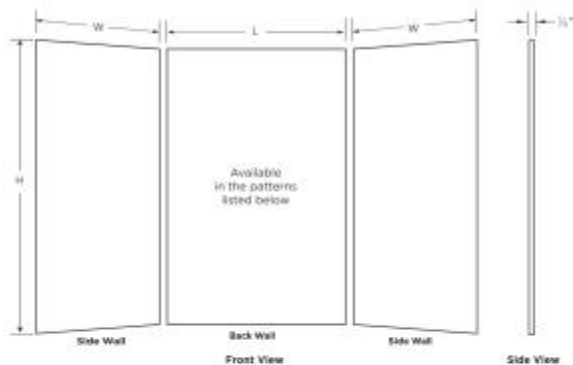

TSMK84-3262 32 x 62 x 84 Swanstone® Traditional Subway Tile Glue

Model number:

TSMK843262.010

Dimensions: 62" x 32" x 84"

Installation: Glue up

Material: Swanstone®

3 PIECE WALL KIT

Builder Specification Drawing