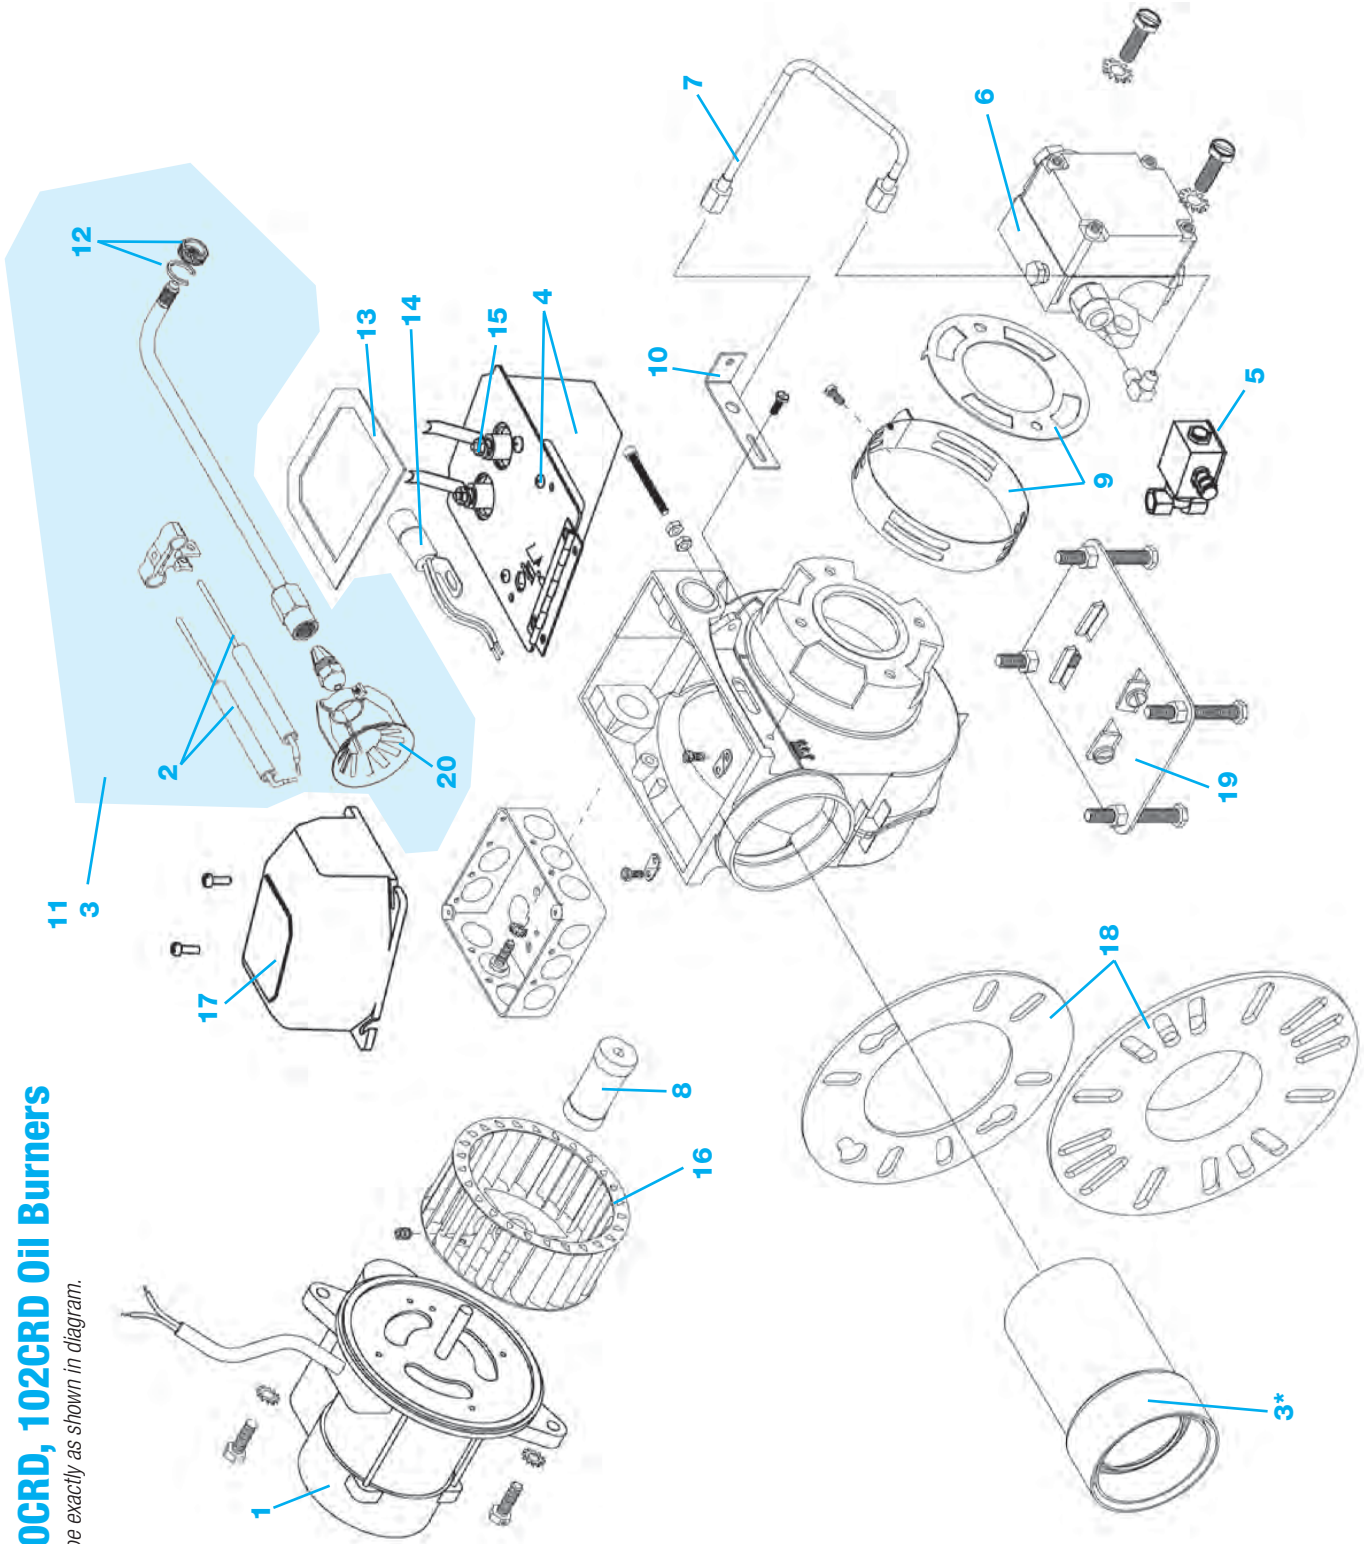

40 **99FRD, 100CRD, 102CRD Oil Burners**

Note: Parts may not be exactly as shown in diagram.

*3 includes selected air tube and combustion head assembly

ITEM	PART NO.	DESCRIPTION	99FRD	100CRD	102CRD
1	98022S	1/6HP PSC Motor, 48 M Frame		•	•
2	82768S	Electrode set (2), – 5"	•	•	•
	82776S	Electrode set (2), – 7"	•	•	•
	82784S	Electrode set (2), – 9"	•	•	•
	82792S	Electrode set (2), – 11"	•	•	•
3	20180S	99FRD/100CRD 5" Air Tube/Combustion Head Assy	•	•	•
	20230S	99FRD/100CRD 7" Air Tube/Combustion Head Assy	•	•	•
	20313S	99FRD/100CRD 9" Air Tube/Combustion Head Assy	•	•	•
	19919S	99FRD/100CRD 11" Air Tube/Combustion Head Assy	•	•	•
	21790S	102CRD 5" B Air Tube/Combustion Head Assy			•
	21857S	102CRD 7" B Air Tube/Combustion Head Assy			•
	21881S	102CRD 9" B Air Tube/Combustion Head Assy			•
	21691S	102CRD 11" B Air Tube/Combustion Head Assy			•
	21980S	102CRD 5" C Air Tube/Combustion Head Assy			•
21998S	102CRD 7" C Air Tube/Combustion Head Assy			•	
4	22004S	102CRD 9" C Air Tube/Combustion Head Assy			•
	21915S	102CRD 11" C Air Tube/Combustion Head Assy			•
5	41000S	110V Ignitor	•	•	•
	41000S0CASCAS	110V Ignitor on Baseplate	•	•	•
6	SVC10FFS	Oil Valve	•	•	•
	98289S	Oil Valve Kit with fittings	•	•	•
7	22996S	Fuel Unit A2VA-7116	•	•	•
	98750S	Fuel Unit A2VA-3006	•	•	•
	23234S	Fuel Unit A2VA-7916			•
8	34397S	Oil line kit (incl. all oil lines)	•	•	•
9	75564S	Fuel Unit Coupling	•	•	•
9	98100S	99FRD/100CRD/102CRD Air Band Shutter Single Kit	•	•	•
	98101S	99FRD/100CRD/102CRD Air Band Shutter Dual Kit	•	•	•