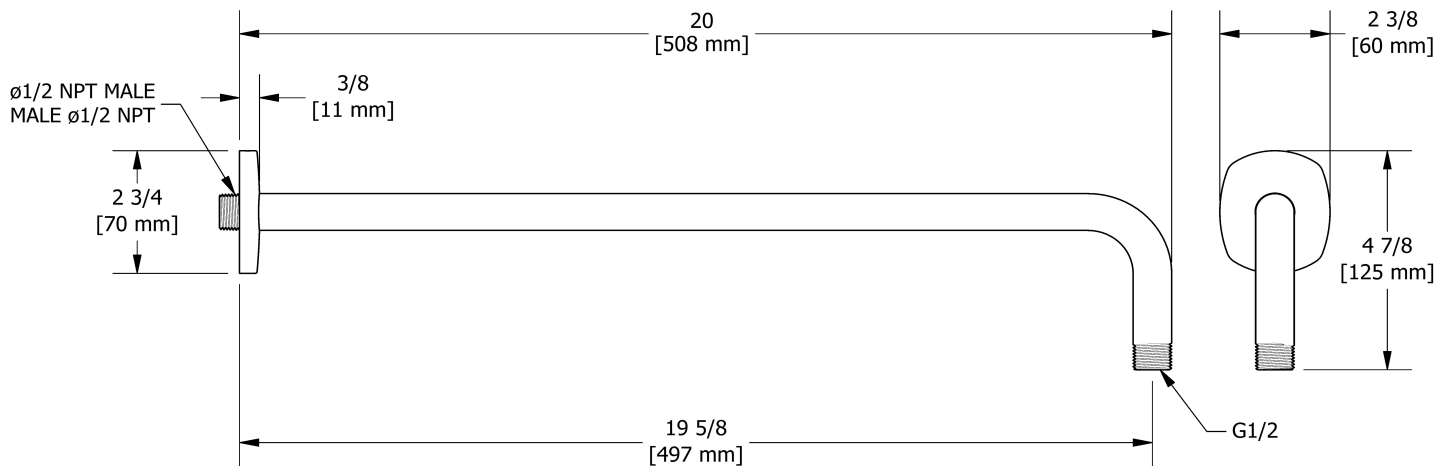

50 cm (20") shower arm
593

Specifications

Descriptions

- 1/2" inlet male NPT
- Shower arm with Venty flange with set screw

Available colors

- C : Chrome

Sizes, models and finishes may differ from those presented.