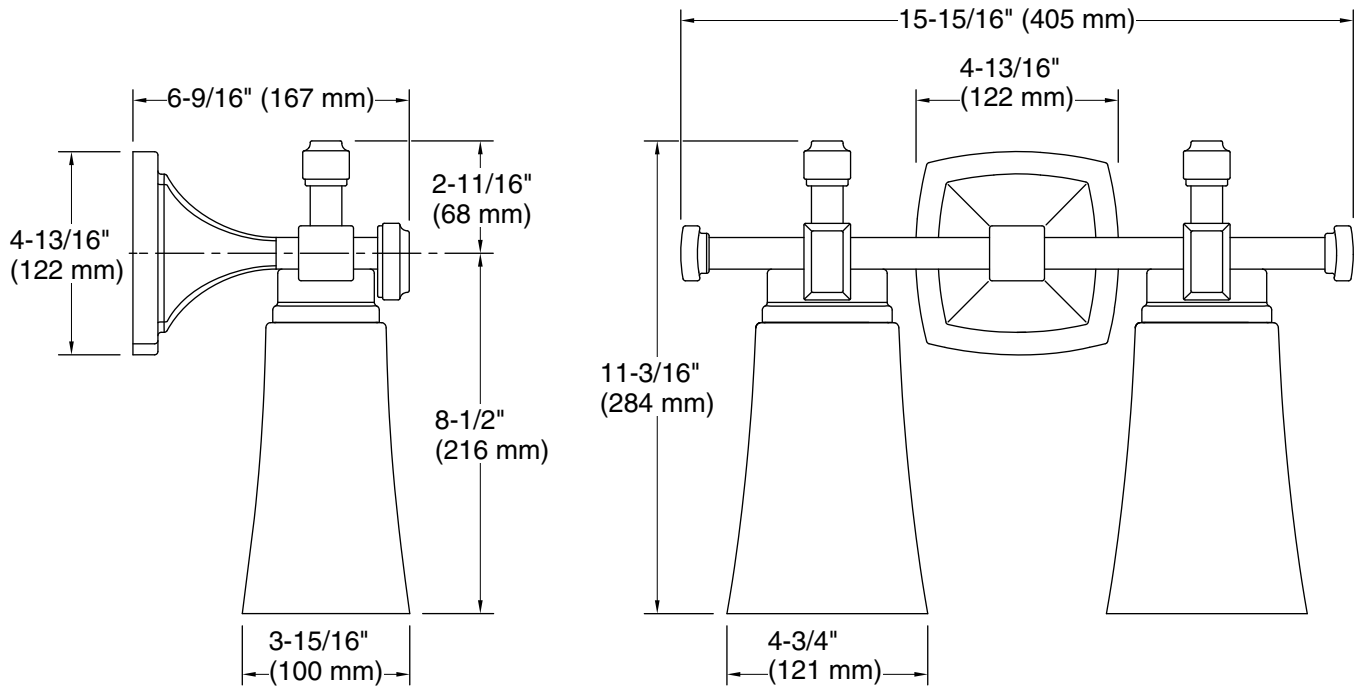

Required Electrical Service

One circuit required.

120 V, 60 Hz

Technical Information

All product dimensions are nominal.

Material: Steel, Glass, Aluminum, Zinc

Number of Lights: 2

Lighting Type: Socket-based

Socket Type: E-26 Medium

Number of Shades: 2

Shade Type: Glass - clear