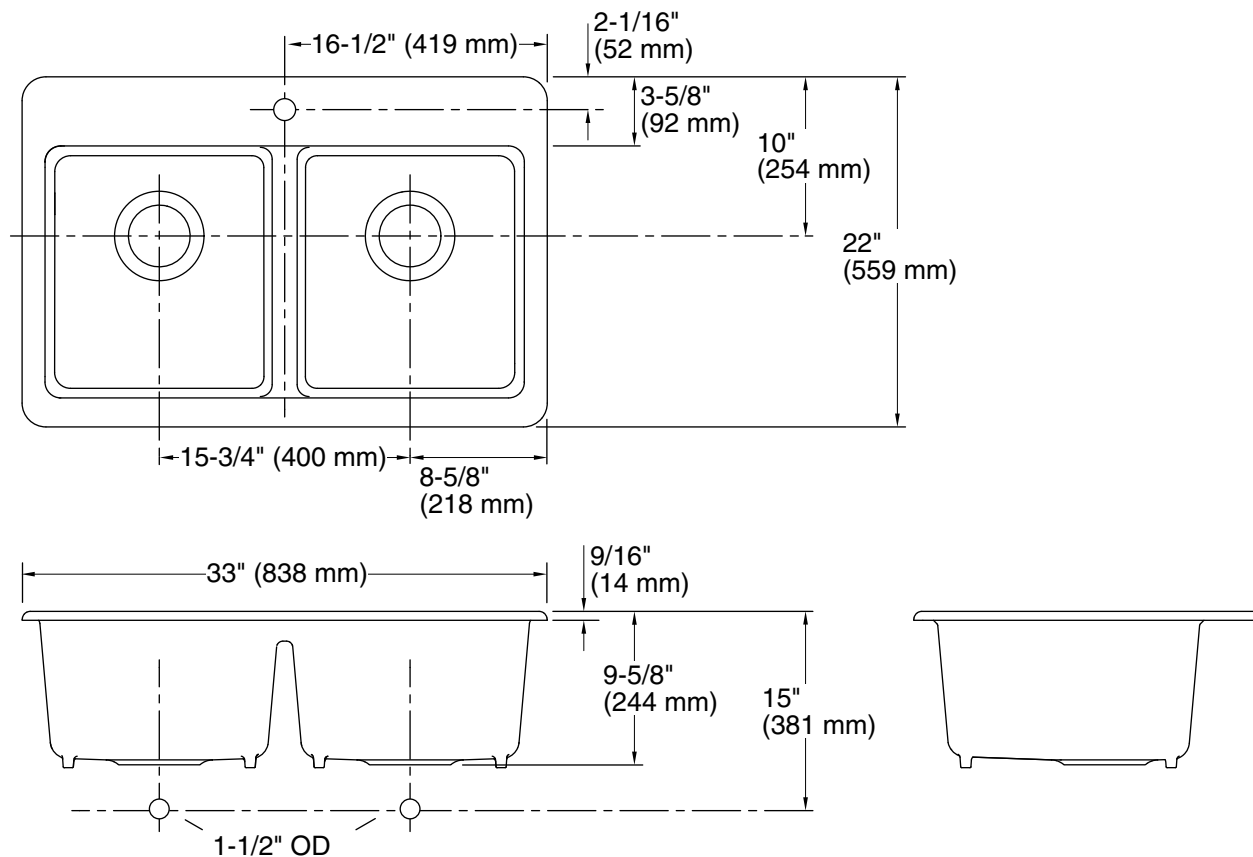

Technical Information

All product dimensions are nominal.

Bowl configuration: Double equal

Installation: Top-mount

Min. base cabinet width: 33" (838 mm)

Bowl area (Left):
Length: 14-5/16" (363 mm)
Width: 17-1/4" (438 mm)
Bowl depth: 9" (229 mm)
Water depth: 9" (229 mm)

Bowl area (Right):
Length: 14-5/16" (363 mm)
Width: 17-1/4" (438 mm)
Bowl depth: 9" (229 mm)
Water depth: 9" (229 mm)

Drain hole: 3-7/8" (98 mm)

Template: 1166727-7, required, included

Notes

Install this product according to the installation instructions.