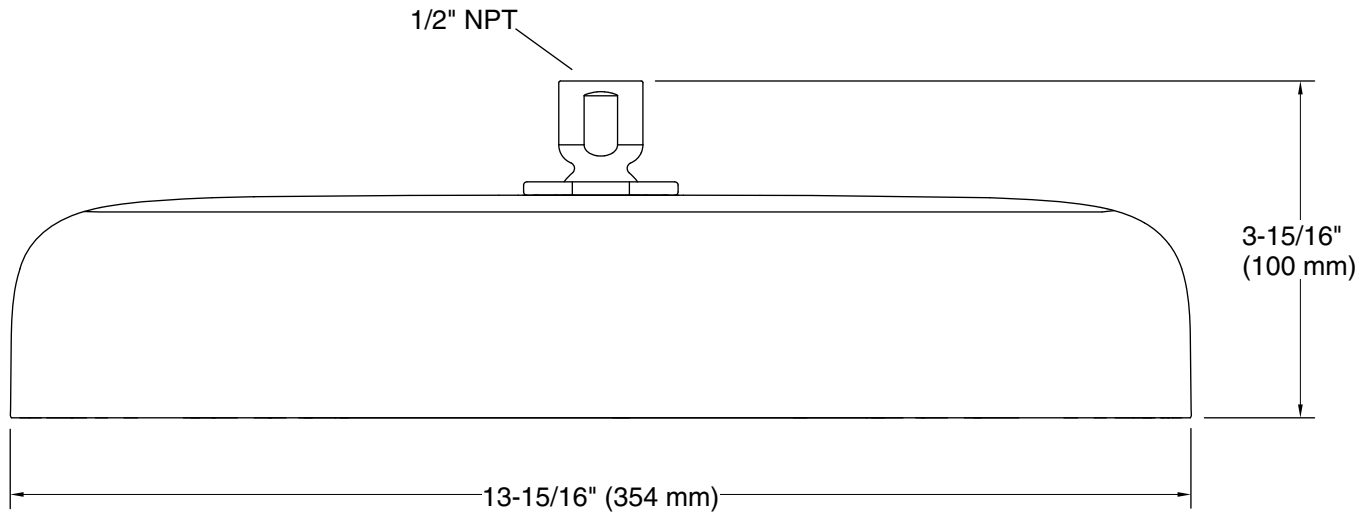

Technical Information

All product dimensions are nominal.

Showerhead/Body Spray:

Rated maximum flow: 2.5 gal/min (9.5 l/min)

Pressure: 80 psi (5.5 bar)

Notes

For use with automatic compensating valves rated at 2 gal/min (7.6 l/min) or less.