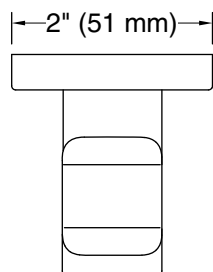

Technical Information

All product dimensions are nominal.

Material: Zinc, Stainless Steel

Notes

Install this product according to the installation instructions.

CAUTION: Risk of personal injury. Do not install these products in any area where they are likely to be used inadvertently as a grab bar or support bar. These products are not designed or intended for use as a grab bar or support bar.