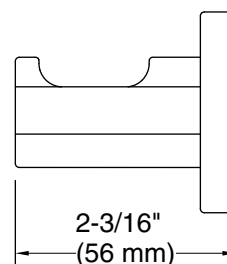

Technical Information

All product dimensions are nominal.

Material: Zinc, Stainless Steel

Notes

Install this product according to the installation instructions.

CAUTION: Risk of personal injury. Do not install these products in any area where they are likely to be used inadvertently as a grab bar or support bar. These products are not designed or intended for use as a grab bar or support bar.