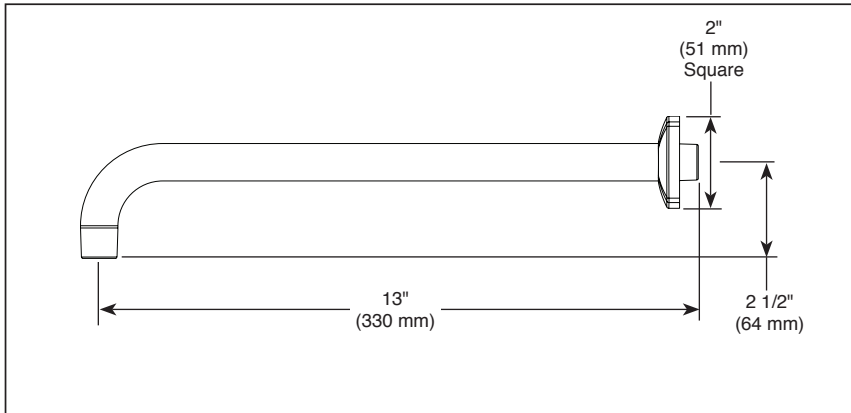

COMPLIES WITH:

- ASME A112.18.1 / CSA B125.1

▲ Designate proper finish suffix

Brizo Kitchen & Bath Company reserves the right (1) to make changes in specifications and materials, and (2) to change or discontinue models, both without notice or obligation. Dimensions are for reference only. See current full-line price book or www.brizo.com for finish options and product availability.

BSP-B-83867 Rev. B

Brizo Kitchen & Bath Faucet Company
55 E. 111th Street, Carmel, IN 46280
350 South Edgeware Road, St. Thomas, ON N5P 4L1
© 2025 Brizo Kitchen & Bath Faucet Company