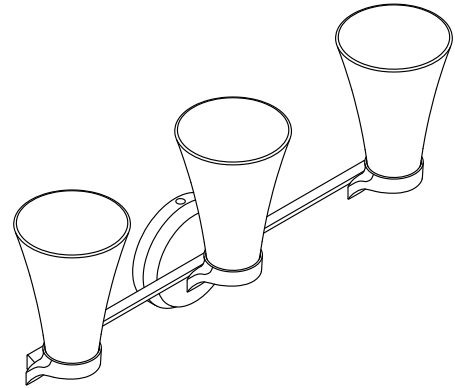

Features

- Painted glass shades perfectly diffuse the light, reducing glare in the bathroom
- Requires bulbs with candelabra (E12) base; type B10 or T10 bulbs recommended (sold separately)
- Suitable for damp locations, per UL 1598
- Coordinates with other products in the Simplice collection

Material

- Manufactured with quality materials and complemented with a meticulous finishing process
- KOHLER® finishes resist corrosion and tarnishing

Installation

- Wall-mount

Recommended Products/Accessories

K-23723 Faucet cleaner

Codes/Standards

UL 1598

CSA C22.2 No. 250.0

KOHLER® Indoor Lighting Fixtures Limited Warranty

See website for detailed warranty information.

Available Colors/Finishes

Color tiles intended for reference only.

Color	Code	Description
	BNL	Brushed Nickel
	CPL	Polished Chrome
	BLL	Matte Black
	2GL	Brushed Moderne Brass