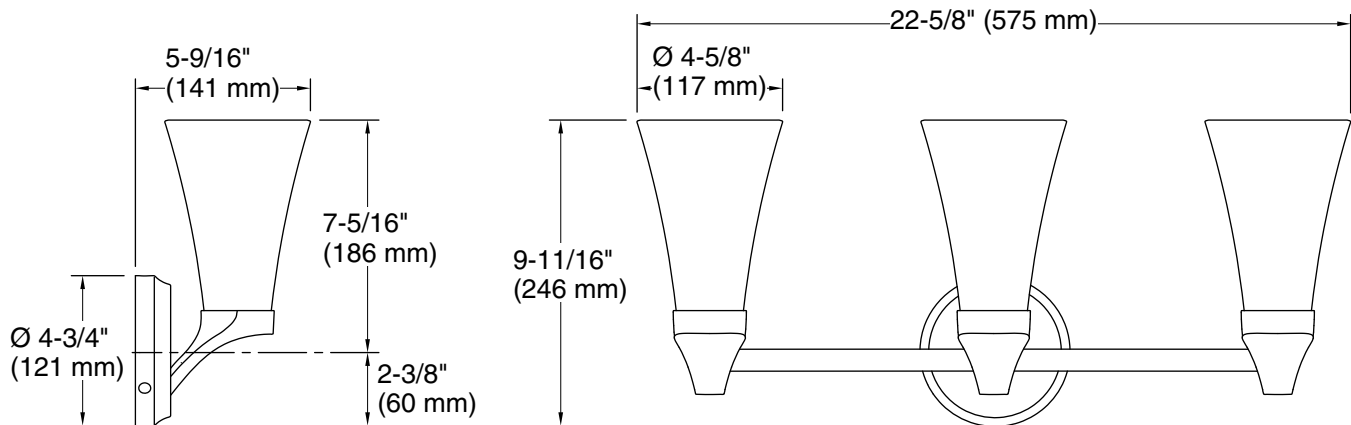

Required Electrical Service

One circuit required.

120 V, 60 Hz

Notes

Install this product according to the installation instructions.

Technical Information

All product dimensions are nominal.

Installation Type:	Wall-mount
Material:	Steel, Glass, Aluminum, Zinc
Number of Lights:	3
Lighting Type:	Socket-based
Socket Type:	E-12 Candelabra
Number of Shades:	3
Shade Type:	Frosted Glass