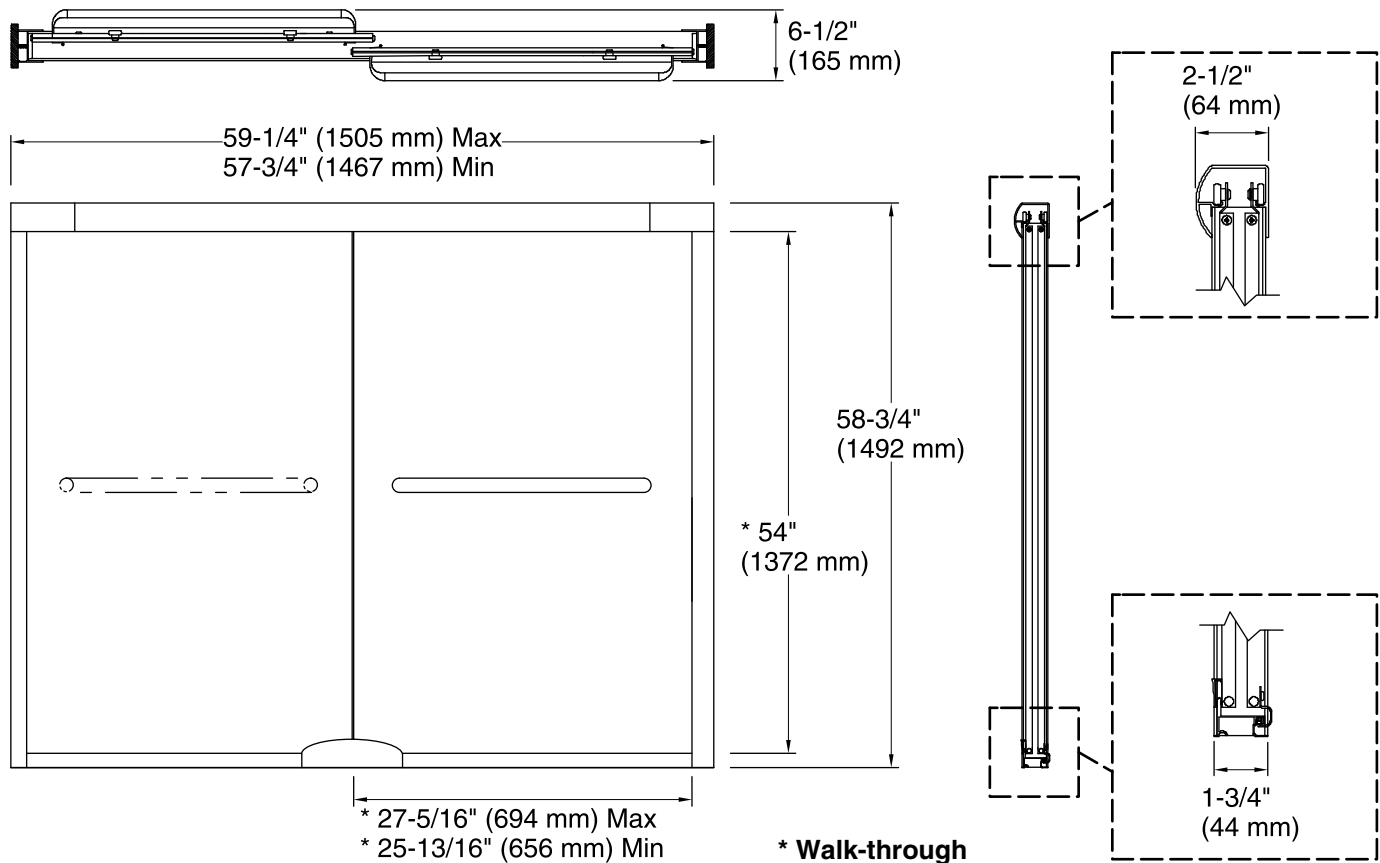

Finesse™ Quick Install™

Frameless Sliding Bath Door

5305EZ-59

Features

- Frameless
- 1/4" glass
- CleanCoat technology
- Quick Install system
- Interior and exterior towel bars
- Out-of-plumb adjustability
- Tempered glass ensures maximum safety and durability
- Anodized aluminum prevents rusting or corrosion

Code	Description
------	-------------

Clear

Lake Mist™

Technical Information

All product dimensions are nominal.

- Installation type: For bath installation
- Opening Width - Min: 57-3/4" (1467 mm)
- Opening Width - Max: 59-1/4" (1505 mm)
- Walk-through - Min: 25-13/16" (656 mm)
- Walk-through - Max: 27-5/16" (694 mm)
- Glass thickness: 1/4" (6 mm)
- Glass coating: CleanCoat®

Notes

- Install this product according to the installation guide.
- The vertical opening should be a minimum of 60-3/4" (1543 mm) to allow for installation clearance.