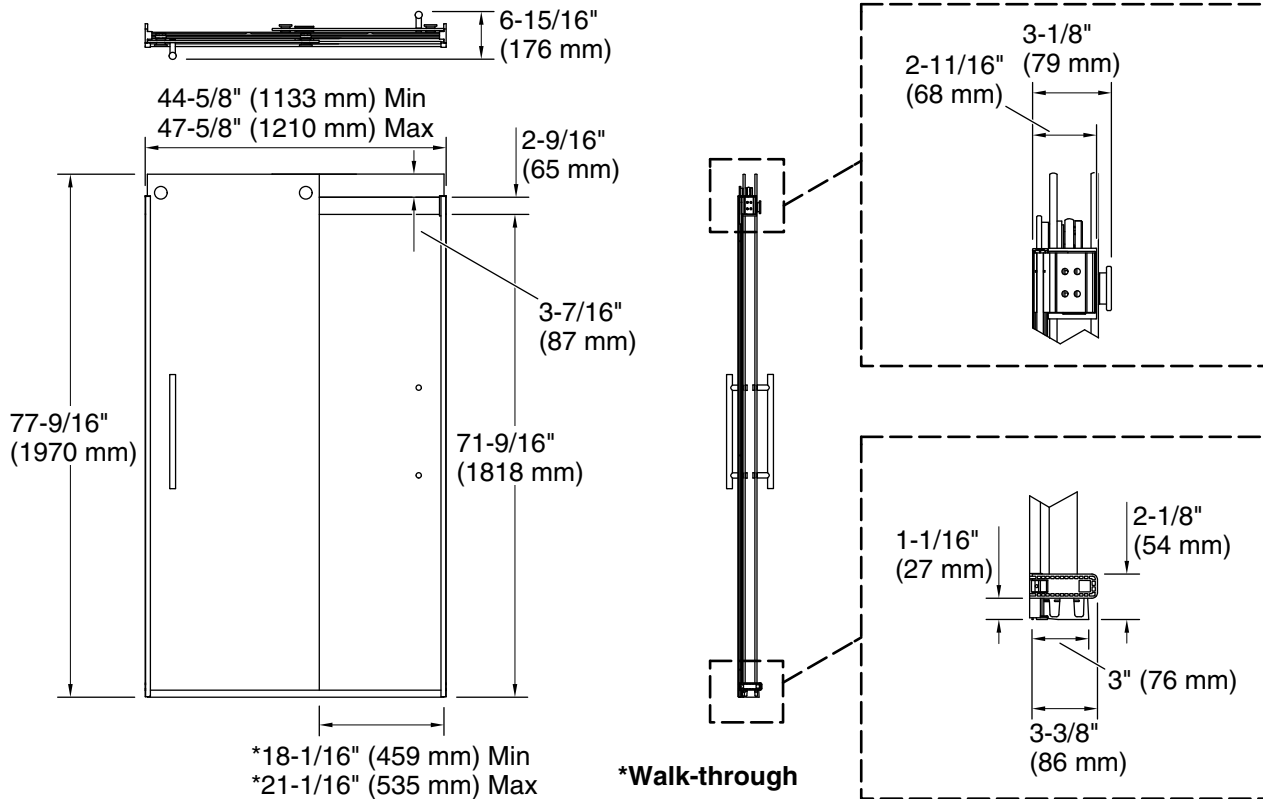

Technical Information

All product dimensions are nominal.

Base-To-Wall	1/2" (13 mm)
Radius – Max:	
Shower Ledge Min	2-1/2" (64 mm)
Flat:	
Shower Wall Min	3-1/2" (89 mm)
Flat:	

Notes

Install this product according to the installation instructions.

The vertical opening should be a minimum of 80-1/2" (2045 mm) to allow for installation clearance.