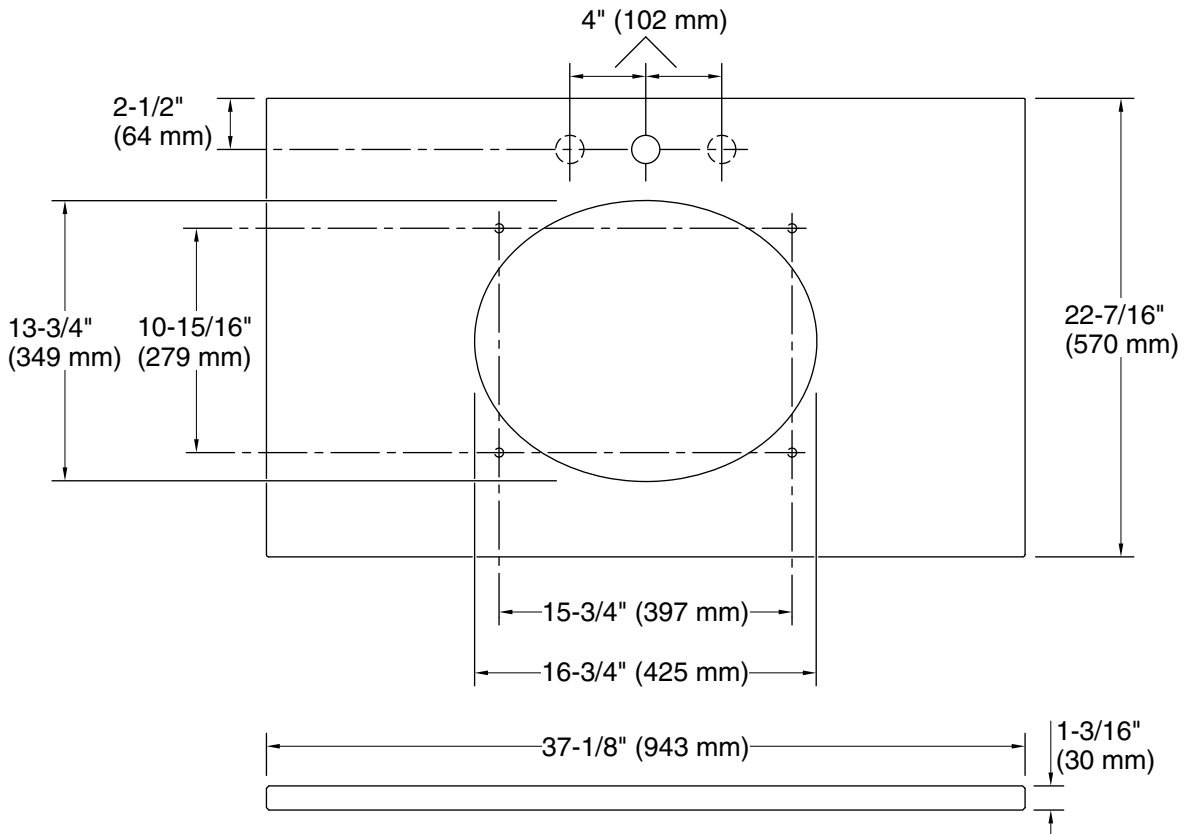

Technical Information

All product dimensions are nominal.

Installation: Vanity top/ITB

Number of deck holes: 1

Notes

Install this product according to the installation instructions.