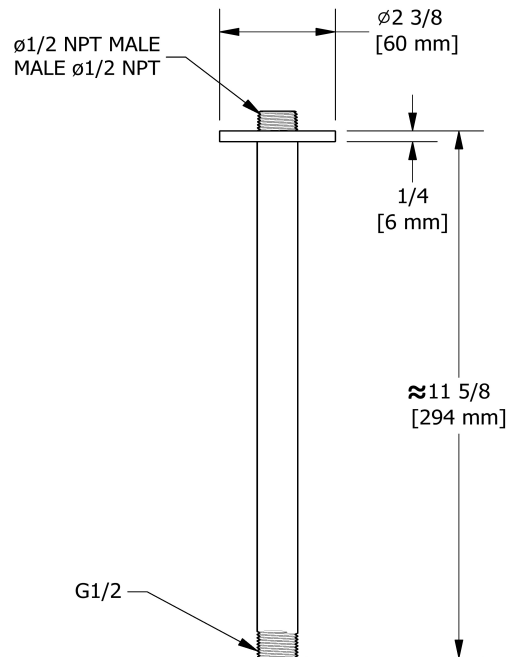

Sizes, models and finishes may differ from those presented.

Warranty

This **Riobel Inc.** product you have purchased carries a Limited Lifetime Warranty on the chrome, PVD finish, blacks and all working parts and is guaranteed from the initial purchase date against all manufacturing defects. All other finishes, including plastic components, are guaranteed for one year. All electric and/or electronic parts are covered by a 5-year limited warranty.

Customer Service

Ontario, West Canada : 888-287-5354 Quebec, Maritimes, United States : 866-473-8442

2020.11.26