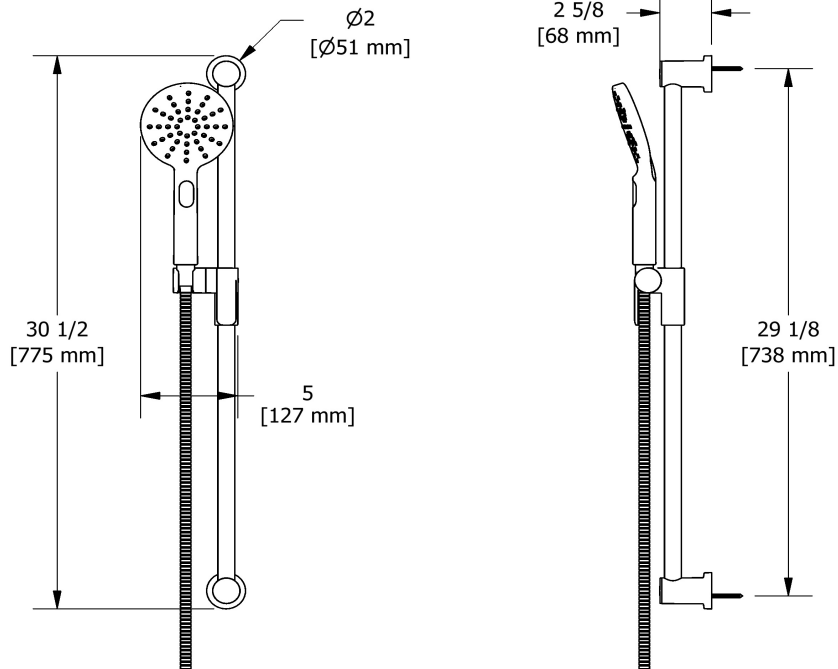

Hand shower rail
4664

Specifications

Descriptions

- Ø22 mm (7/8") slide bar
- Easy-Glide left cursor
- 4364, 2-jet hand shower
- Scale-free
- 150 cm (59") double interlock flexible hose, swivel and 2 check valves