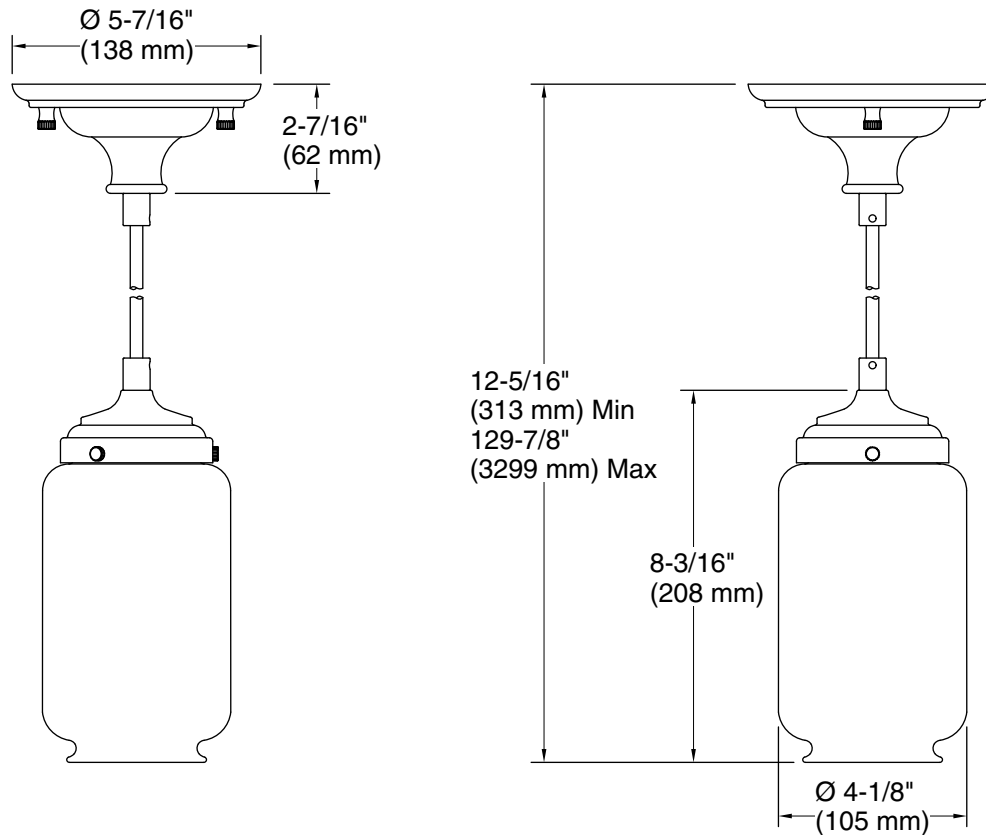

Features

- Complements Artifacts faucets and accessories
- Versatile design that features a frosted shade surrounded by a clear glass shade
- For a vintage look, remove the optional frosted glass and add any E26 medium-base Edison bulb (sold separately)
- For soft lighting, use an E26 medium-base type B light bulb with the frosted shade (bulb sold separately)
- A 7.5' (2.3 m) cord offers many height options

Required Electrical Service

One dedicated circuit required.

Lights: 120 V, 0.333 A, 60 Hz

Technical Information

All product dimensions are nominal.

Material: Brass

Number of Lights: 1

Lighting Type: Socket-based

Socket Type: E-26 Medium

Number of Shades: 2

Shade Type: Frosted Glass

Hanging Type: Cord

Height: 12-5/16" (312 mm) -
129-7/8" (3299 mm)

Electrical component rating: Socket Rating: 60 Hz, 40 W, 450
Lumens, 3000K