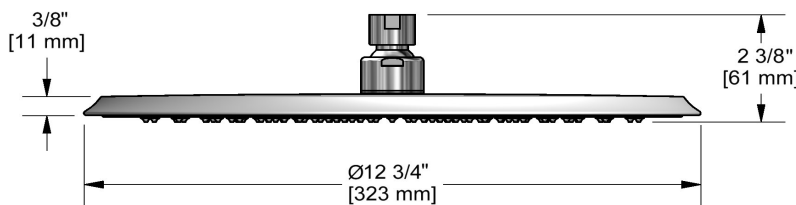

Sizes, models and finishes may differ from those presented.

Warranty

This **Riobel Inc.** product you have purchased carries a Limited Lifetime Warranty on the chrome, PVD finish, blacks and all working parts and is guaranteed from the initial purchase date against all manufacturing defects. All other finishes, including plastic components, are guaranteed for one year. All electric and/or electronic parts are covered by a 5-year limited warranty.

Customer Service

Ontario, West Canada : 888-287-5354 Quebec, Maritimes, United States : 866-473-8442