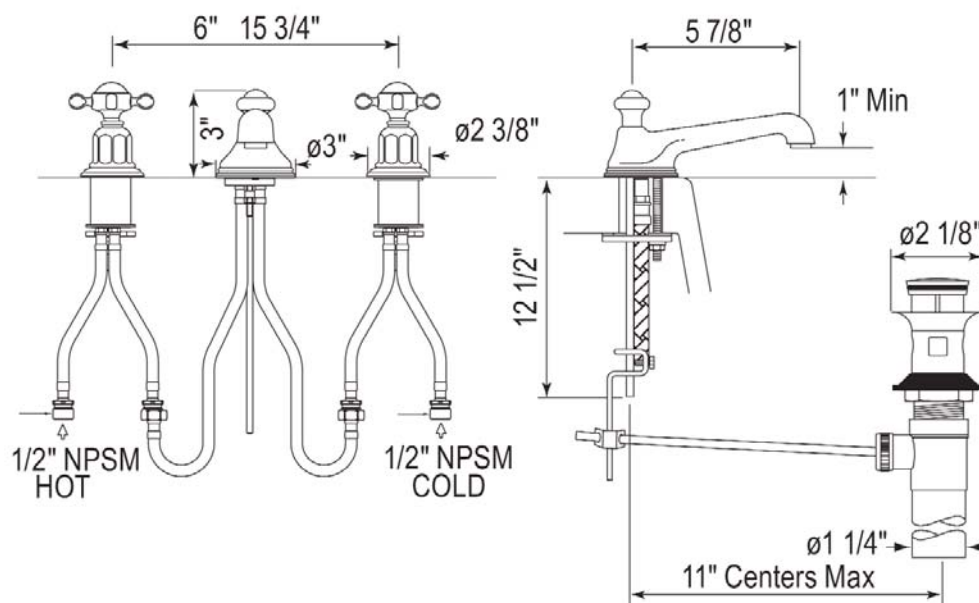

Three Hole Low Level Spout Widespread Lavatory Faucet with Cross Handles

ROHL Perrin & Rowe® Bath

U.3706X*

FEATURES

- Has aerated spout that meets code requirements of 1.2 GPM
- Fixed spout
- Spout, valve housing, and pop-up made from solid brass
- 2 x 1 1/8" hole cutouts, 1 x 1 3/8" hole cutout
- 1/4-turn ceramic disc valves
- Pop-up drain, 1 1/4" pipe
- Unique handle fixing clip, engineered to increase the life of the valve
- 1/2" NPSM connections
- 1 3/4" max. deck depth

COLORS/FINISHES

- Polished Chrome
- Polished Nickel
- Satin Nickel
- Inca Brass
- English Bronze

WARRANTY

- Limited Lifetime

* For CA/VT, place a "-2" at end of model number for code compliant product. (Example A3608LMAPC-2)