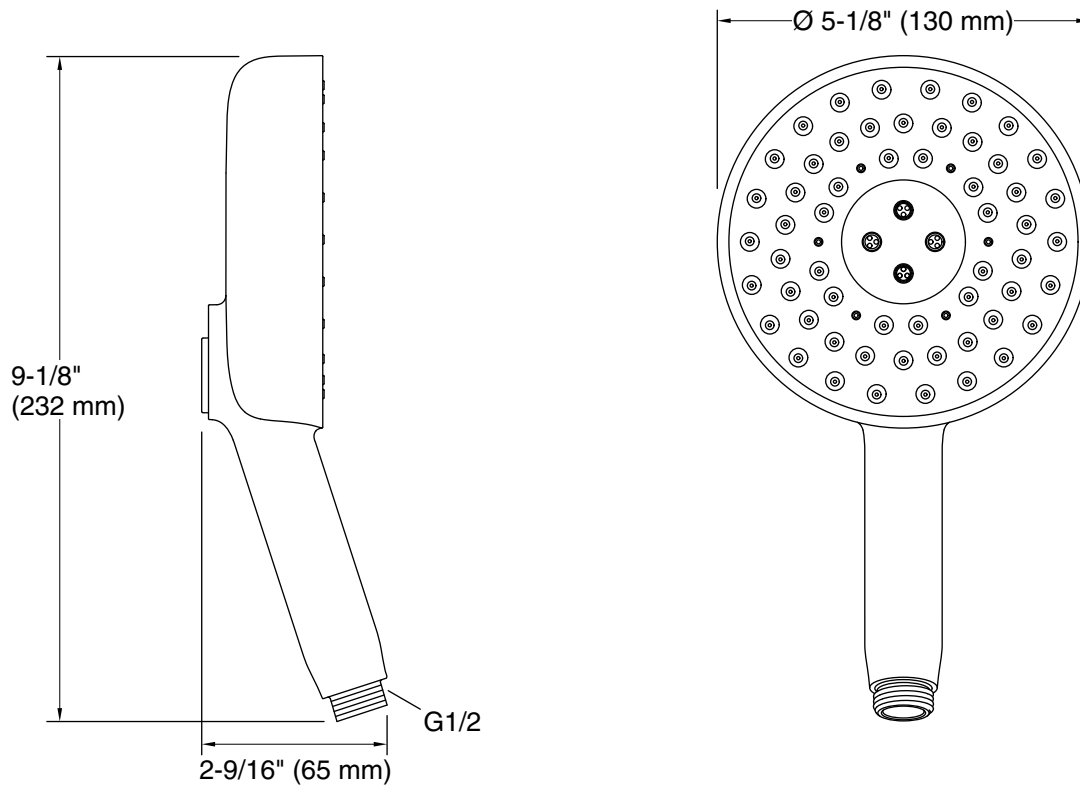

### Installation

- G 1/2 inlet and outlet.
- Requires shower hose (sold separately).
- Bracket or slidebar required for wall-mount installation.
- Deck-mount holder required for deck-mount installation.

### Recommended Products/Accessories

- K-9514 60" Shower Hose
- K-8593 72" Shower Hose
- K-26309 Wall-mount handshower holder
- K-26310 Handshower holder with supply elbow & check valve
- K-26312 31½" slidebar
- K-26313 39" slidebar
- K-26314 31½" (800 mm) slidebar with integrated water supply
- K-23723 Faucet cleaner

### Technical Information

All product dimensions are nominal.