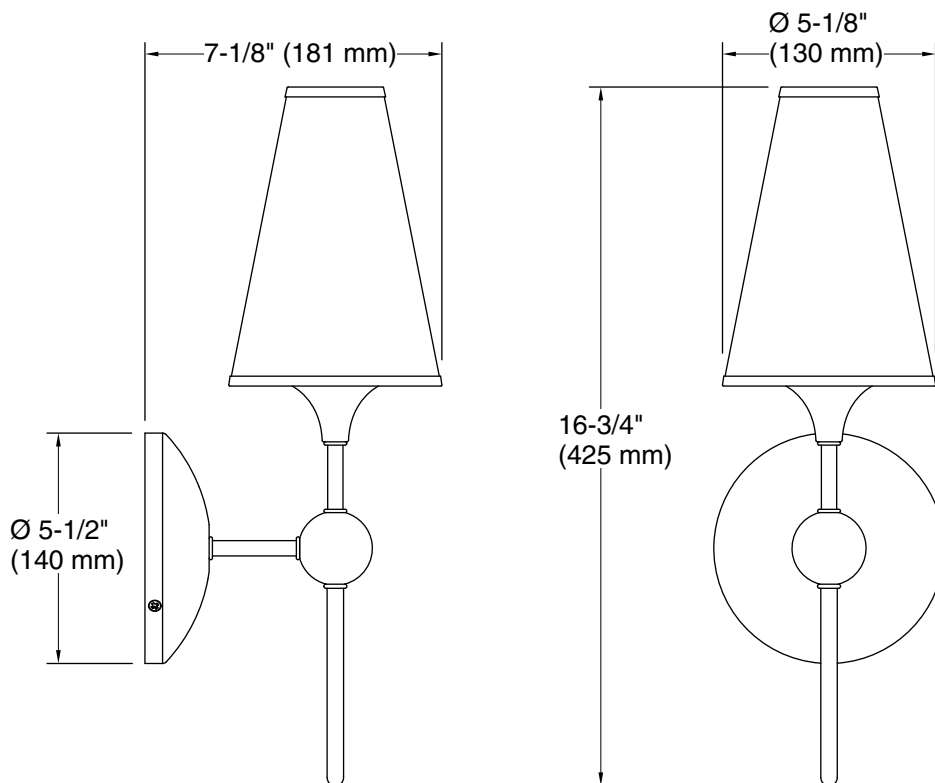

Required Electrical Service

One dedicated circuit required.

Lights: 120 V, 12 A, 60 Hz

Technical Information

All product dimensions are nominal.

Material: Steel

Number of Lights: 1

Lighting Type: Socket-based

Socket Type: E-12 Candelabra

Number of Shades: 1

Shade Type: Fabric

Electrical component Socket Rating: 60 Hz, 60 W
rating: