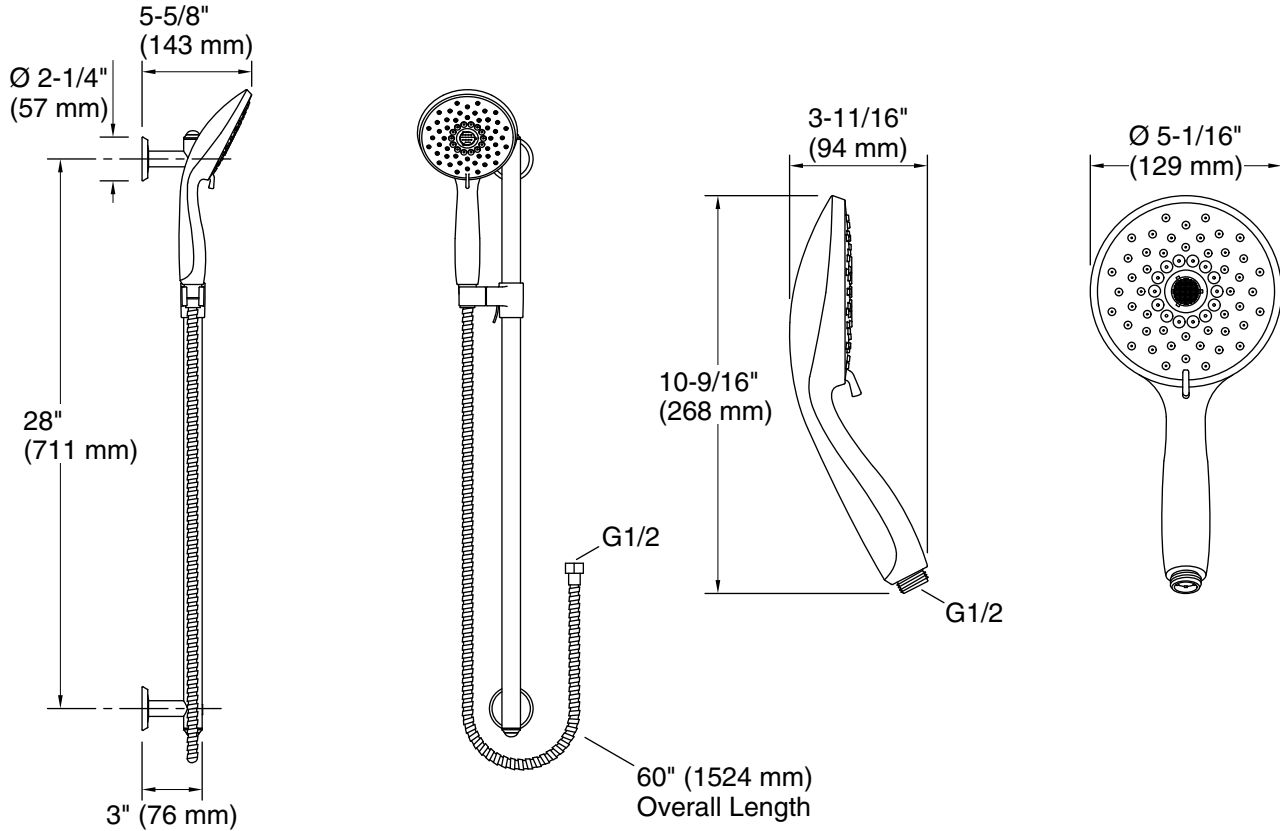

#### Features

- Includes Forté® 1.75-gpm multifunction handshower, 60" metal hose, 30" slidebar and transitional slidebar trim.
- Advanced spray engine provides three experiences: full coverage, pulsating massage, and silk spray.
- Full coverage spray produces an encompassing spray ideal for everyday use.
- Pulsating massage spray targets sore muscles to ease away aches and pains.
- Silk spray releases a dense, luxurious spray ideal for rinsing.
- Thumb tab allows for a smooth transition between sprays.
- Combination of balance, weight, grip, and angle makes this handshower comfortable and easy to use.
- MasterClean™ sprayface features an easy-to-clean surface that withstands mineral buildup.
- 1.75 gpm (6.6 lpm) flow rate.
- 30" slidebar features adjustable mounting brackets for installation flexibility.
- Coordinates with Forté®, Alteo®, and Refinia® faucets and accessories.
- Features a non-positive shut off: water-saving pause mode to temporarily reduce water flow.

### Technical Information

All product dimensions are nominal.

#### Handshower:

Rated maximum flow: 1.75 gal/min (6.6 l/min)

Pressure: 45 psi (3.1 bar)