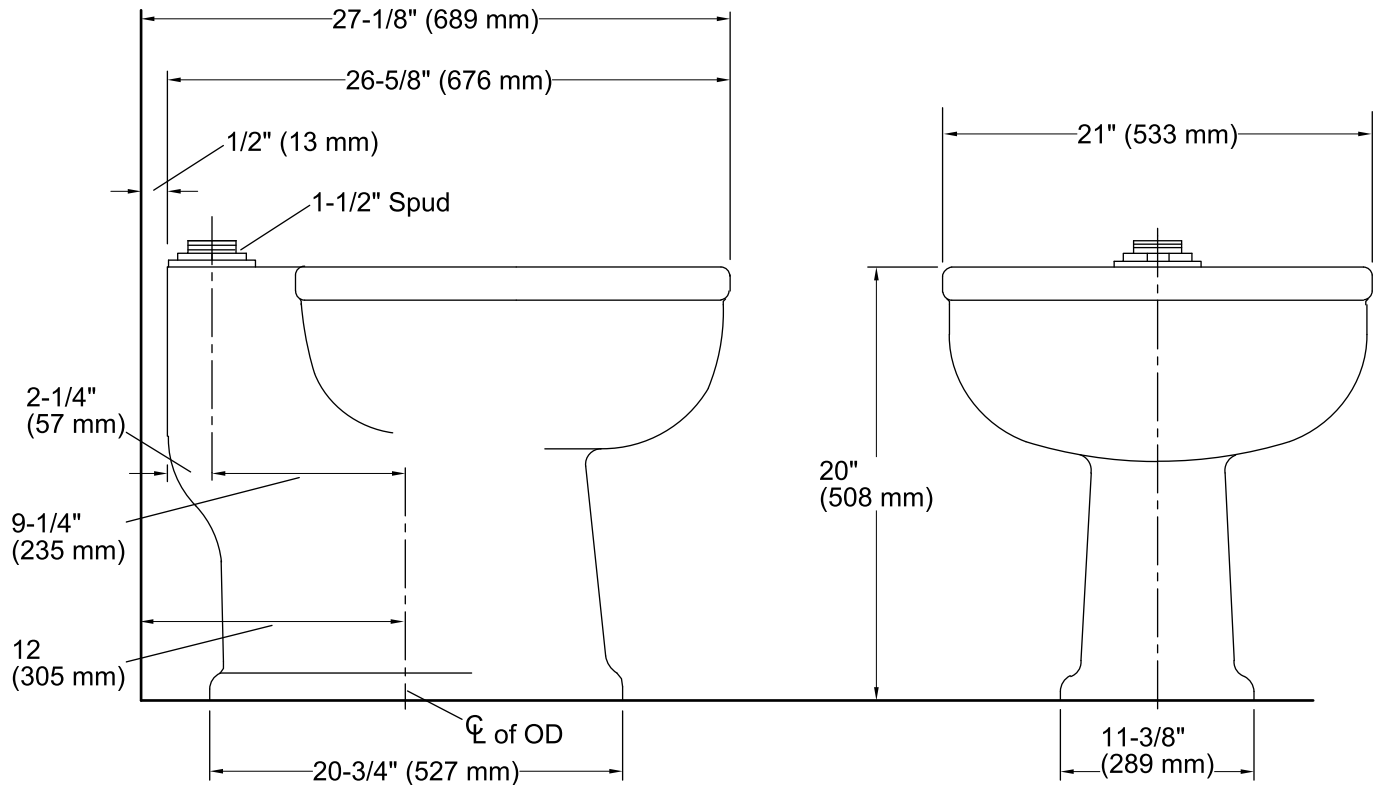

Features

- Vitreous china.
- Floor-mount.
- Square basin.
- Siphon jet flushing rim.
- 1.5-inch top spud.
- 2.5-inch trapway.
- 26-5/8" (676 mm) x 21" (533 mm) x 20" (508 mm)

Recommended Accessories

K-8935 Stainless Steel Rim Guard
21401 Closet bolt assembly

Components

Additional included component/s: 1.5" spud, and bolt caps (1 pair).

Codes/Standards

ASME A112.19.2/CSA B45.1

KOHLER® One-Year Limited Warranty

See website for detailed warranty information.

Available Color/Finishes

Color tiles intended for reference only.

Color	Code	Description
-------	------	-------------

	0	White
--	---	-------

Technical Information

All product dimensions are nominal.

Bowl configuration:	Single
Installation:	Standalone (Non-bathroom only), Standalone (Non-bathroom only)
Bowl area (Only)	Length: 17" (432 mm) Width: 17" (432 mm) Water depth: 7-5/8" (194 mm)
Drain hole:	2-5/8" (67 mm)